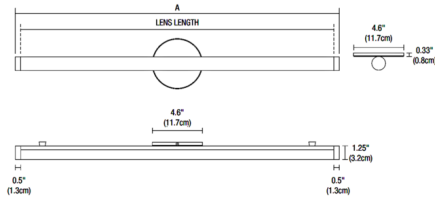

Lightology

lightology.com
866-954-4489
04-04-26

Project: _____
Company: _____
Location: _____ Fixture Type: _____
SPEC #: **EDG819047**
Approved On: _____ Approved By: _____

Pipeline 2 Vanity Center Feed w/ Power By PureEdge Lighting

Description

The Pipeline 2 LED Vanity with Center Feed features a tubular diffused white lens and a floating canopy that can be installed at any point along the length of the fixture to accommodate off-center junction boxes. Available in a variety of finishes, a spectrum of color temperatures options, 5 or 7 LED watts per foot, and lengths from 10 to 120 inches (72 inch maximum length for 7 watt option). Includes a 120V-24VDC Universal power supply (dimmable ELV/ TRIAC/0-10V) which fits inside junction box. ETL listed. Suitable for damp locations. 5 year pro-rated warranty. Product is built to order.

Specifications

COLOR . . . . . White
BODY FINISH . . . . . Satin Nickel
WATTAGE 15W
DIMMER . . . . . Low Voltage Electronic
DIMENSIONS . . . . . 34"L x 4.6"H x 1.61"D
INTEGRATED LED MODULE . . . . . 3 x LED/5W/120V LED

Technical Information

LAMP LIFE . . . . . 50000 hours
COLOR RENDERING . . . . . 95 CRI
LAMP COLOR 2700K
LUMENS/WATT 186.40
LUMINOUS FLUX . . . . . 932 lumens

Notes:

Shown in satin nickel / white

OVERALL DIMENSIONS (INCHES)

Ordering Code Example	Lens Length	Overall Length (Inches)	STATIC WHITE (22K, 24K, 27K, 30K, 35K, 40K & 57K)		Total Lumens (lm)	Total Lumens (lm) (70)
			Total Wattage (W)	Total Lumens (lm)		
12	12	13	5	537.0	7.3	911
20	19.2	20.2	8	892	12.0	1443
24	24	25	10	1100	15.0	1803
32	31.2	32.2	13	1404	19.5	2344
36	36	37	15	1654	22.5	2705
48	48	49	20	2206	30.0	3607
60	60	61	25	2757	37.5	4509
72*	72	73	30	3309	45.0	5411
80	79.2	80.2	33	3639	49.5	5902
84*	84	85	36	3966	52.5	6313
97	96.4	97.4	38	3875		
99	97	98	41	4322		
108	108	109	45	4863		
120	120	121	50	5514		

CLICK TO VIEW PRODUCT