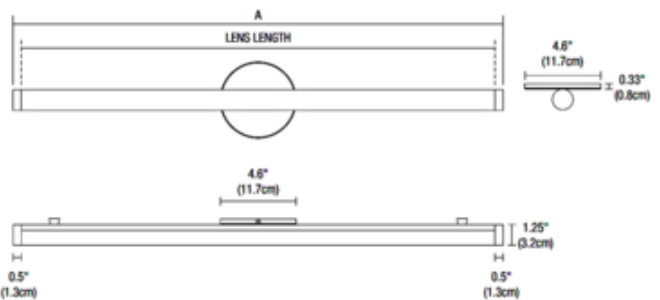

DESIGNER

Gregory Kay

BRAND

PureEdge Lighting

DESCRIPTION

The Pipeline 2 LED Vanity with Center Feed features a tubular diffused white lens and a floating canopy that can be installed at any point along the length of the fixture to accommodate off-center junction boxes. Available in a variety of finishes, a spectrum of color temperatures options, 5 or 7 LED watts per foot, and lengths from 10 to 120 inches (72 inch maximum length for 7 watt option). Includes a 120V-24VDC Universal power supply (dimmable ELV/TRIAC/0-10V) which fits inside junction box. ETL listed. Suitable for damp locations. 5 year pro-rated warranty. Product is built to order.

Shown in: Satin Nickel / White

OVERALL DIMENSIONS (INCHES)

Ordering Code Example	Lens Length	Overall Length (Dimension 'A')	STATIC WHITE (22K, 24K, 27K, 30K, 35K, 40K & 57K)			
			Total Wattage (7W)	Total Lumens (lm)	Total Wattage (7W)	Total Lumens (lm)
12	12	13	5	557.0	7.5	911
20	19.2	20.2	8	892	12.0	1443
24	24	25	10	1100	15.0	1803
32	31.2	32.2	13	1434	19.5	2344
36	36	37	15	1654	22.5	2705
48	48	49	20	2206	30.0	3607
60	60	61	25	2757	37.5	4508
72*	72	73	30	3309	45.0	5411
80	79.2	80.2	33	3639	49.5	5962
84**	84	85	35	3860	52.5	6213
87	86.4	87.4	36	3879		
90	97	98	41	4522		
108	108	109	45	4963		
120	120	121	50	5514		

SHADE COLOR

White

BODY FINISH

Satin Nickel

WATTAGE

15W

DIMMER

Low Voltage Electronic

DIMENSIONS

34"L x 4.6"H x 1.61"D

INTEGRATED LED MODULE

LAMP

3 x LED/5W/120V LED

Technical Information

LUMINOUS FLUX

932 lumens

LUMENS/WATT

186.40

LAMP COLOR

2700K

COLOR RENDERING

95 CRI

SPEC #

EDG819047

COMPANY

PROJECT

FIXTURE TYPE

APPROVED BY

DATE