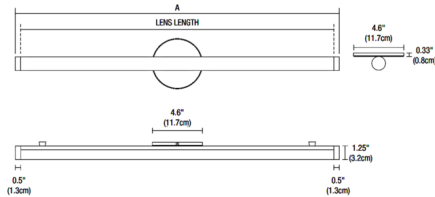

Lightology

lightology.com
866-954-4489
04-04-26

Project: _____
Company: _____
Location: _____ Fixture Type: _____
SPEC #: **EDG819047**
Approved On: _____ Approved By: _____

Pipeline 2 Vanity Center Feed w/ Power By PureEdge Lighting

Description

The Pipeline 2 LED Vanity with Center Feed features a tubular diffused white lens and a floating canopy that can be installed at any point along the length of the fixture to accommodate off-center junction boxes. Available in a variety of finishes, a spectrum of color temperatures options, 5 or 7 LED watts per foot, and lengths from 10 to 120 inches (72 inch maximum length for 7 watt option). Includes a 120V-24VDC Universal power supply (dimmable ELV/ TRIAC/0-10V) which fits inside junction box. ETL listed. Suitable for damp locations. 5 year pro-rated warranty. Product is built to order.

Specifications

COLOR . . . . . White
BODY FINISH . . . . . Satin Nickel
WATTAGE 15W
DIMMER . . . . . Low Voltage Electronic
DIMENSIONS . . . . . 34"L x 4.6"H x 1.61"D
INTEGRATED LED MODULE . . . . . 3 x LED/5W/120V LED

Technical Information

LAMP LIFE . . . . . 50000 hours
COLOR RENDERING . . . . . 95 CRI
LAMP COLOR 2700K
LUMENS/WATT 186.40
LUMINOUS FLUX . . . . . 932 lumens

Notes:

Shown in satin nickel / white

OVERALL DIMENSIONS (INCHES)

Ordering Code Example	Lens Length	Overall Length (Inches) *2	STATIC WHITE (22K, 24K, 27K, 30K, 35K, 40K & 57K)		Total Lumens (lm)	Total Lumens (lm) *3
			Total Wattage (W)	Total Lumens (lm)		
12	12	13	5	537.0	7.5	911
20	19.2	20.2	8	892	12.0	1443
24	24	25	10	1120	15.0	1803
32	31.2	32.2	13	1404	19.5	2344
36	36	37	15	1654	22.5	2705
48	48	49	20	2206	30.0	3607
60	60	61	25	2757	37.5	4509
72*	72	73	30	3309	45.0	5411
80	79.2	80.2	33	3639	49.5	5902
84*	84	85	36	3960	52.5	6313
97	96.4	97.4	38	3870		
99	97	98	41	4321		
108	108	109	45	4863		
120	120	121	50	5514		

CLICK TO VIEW PRODUCT