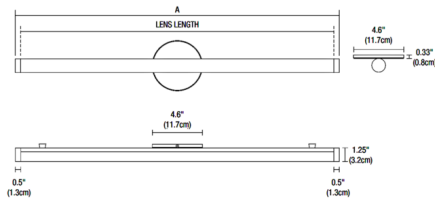

Lightology

lightology.com
866-954-4489
05-24-26

Project: _____
Company: _____
Location: _____ Fixture Type: _____
SPEC #: **EDG819298**
Approved On: _____ Approved By: _____

Pipeline 2 Vanity Center Feed w/ Power 7W/Foot By PureEdge Lighting

Description

The Pipeline 2 LED Vanity with Center Feed features a tubular diffused white lens and a floating canopy that can be installed at any point along the length of the fixture to accommodate off-center junction boxes. Available in a variety of finishes, a spectrum of color temperatures options, 5 or 7 LED watts per foot, and lengths from 10 to 120 inches (72 inch maximum length for 7 watt option). Includes a 120V-24VDC Universal power supply (dimmable ELV/TRIAC/0-10V) which fits inside junction box. ETL listed. Suitable for damp locations. 5 year pro-rated warranty. Product is built to order.

Specifications

COLOR . . . . . White
BODY FINISH . . . . . Chrome
WATTAGE 21W
DIMMER . . . . . Low Voltage Electronic
DIMENSIONS . . . . . 34"L x 4.6"H x 1.61"D
INTEGRATED LED MODULE . . . . . 3 x LED/7W/120V LED

Technical Information

LAMP LIFE . . . . . 50000 hours
COLOR RENDERING . . . . . 95 CRI
LAMP COLOR 2700K
LUMENS/WATT 216.57
LUMINOUS FLUX . . . . . 1516 lumens

Notes:

Shown in chrome / white

OVERALL DIMENSIONS (INCHES)

Ordering Code Example	Lens Length	Overall Length (Dimension A)	STATIC WHITE (22K, 24K, 27K, 30K, 35K, 40K & 57K)		Total Lumens (lm)	Total Lumens (lm) (7W)
			Total Wattage (W)	Total Lumens (lm)		
12	12	13	5	537.0	7.5	911
20	19.2	20.2	8	892	12.0	1443
24	24	25	10	1120	15.0	1803
32	31.2	32.2	13	1424	19.5	2344
36	36	37	15	1654	22.5	2705
48	48	49	20	2266	30.0	3607
60	60	61	25	2732	37.5	4509
72*	72	73	30	3300	45.0	5411
80	79.2	80.2	33	3639	49.5	5902
84*	84	85	36	3960	52.5	6315
97	96.4	97.4	38	3870		
99	97	98	41	4322		
108	108	109	45	4862		
120	120	121	50	5514		

CLICK TO VIEW PRODUCT