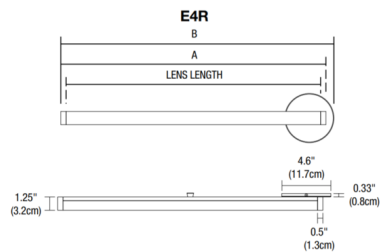

By PureEdge Lighting

Description

The Pipeline 2 Vanity Wall Warm Dim with End Feed features a tubular diffused white lens with a 174 degree beam angle and 280 degrees of diffused light. Available in a variety of finishes, Warm Dim 2700K-2000K (27D) or 3000K-2000K (30D) color temperature options, 5 LED watts per foot (lengths from 9 to 120 inches). Unlike standard LEDs, Warm Dim LEDs are designed to shift to a warmer color temperature as they are dimmed, replicating the effects of incandescent and halogen light sources. Includes a 120V-24VDC Universal power supply (dimmable ELV/ TRIAC/0-10V) which fits inside a standard junction box and a 4.6 inch round end feed canopy. ETL listed. ADA compliant. Suitable for indoor damp locations. 5 year pro-rated warranty. Note: Max Length for Chrome finish = 84 inch.

Specifications

COLOR White
 BODY FINISH Black
 WATTAGE 20W
 DIMMER Low Voltage Electronic
 DIMENSIONS 24"L x 4.6"W x 1.58"D
 INTEGRATED LED MODULE 2 x LED/10W/120V LED

Technical Information

LAMP LIFE 50000 hours
 COLOR RENDERING 95 CRI
 LAMP COLOR 2700K Warm Dim
 LUMENS/WATT 82.80
 LUMINOUS FLUX 828 lumens

Shown in black / white

WARM DIM (27D & 30D)						
Ordering Code Example	Lens Length	Overall Length Dimension 'A' E18-4.6Z	Overall Length Dimension 'B' E4R	Overall Length Dimension 'D' E4RZ	Total Wattage (W)	Total Lumens 3000K (lm)
12	12	13	15	17	5	618
15	15	16	18	20	6.5	784
18	18	19	21	23	7.5	917
24	24	25	27	29	10	1223
36	36	37	39	41	15	1835
48	48	49	51	53	20	2447
60	60	61	63	65	25	3059
72	72	73	75	77	30	3670
86	86	87	89	101	40	4884
120	120	121	123	125	50	6118