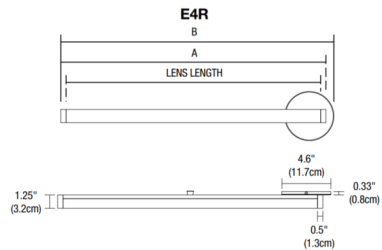

### Description

The Pipeline 2 Vanity Wall Warm Dim with End Feed features a tubular diffused white lens with a 174 degree beam angle and 280 degrees of diffused light. Available in a variety of finishes, Warm Dim 2700K-2000K (27D) or 3000K-2000K (30D) color temperature options, 5 LED watts per foot (lengths from 9 to 120 inches). Unlike standard LEDs, Warm Dim LEDs are designed to shift to a warmer color temperature as they are dimmed, replicating the effects of incandescent and halogen light sources. Includes a 120V-24VDC Universal power supply (dimmable ELV/ TRIAC/0-10V) which fits inside a standard junction box and a 4.6 inch round end feed canopy. ETL listed. ADA compliant. Suitable for indoor damp locations. 5 year pro-rated warranty. Note: Max Length for Chrome finish = 84 inch.

### Specifications

COLOR . . . . . White  
 BODY FINISH . . . . . Chrome  
 WATTAGE . . . . . 10W  
 DIMMER . . . . . Low Voltage Electronic  
 DIMENSIONS . . . . . 24"L x 4.6"W x 1.58"D  
 INTEGRATED LED MODULE . . . . . 2 x LED/5W/120V LED

Shown in chrome / white

WARM DIM (27D & 30D)						
Ordering Code Example	Lens Length	Overall Length Dimension "A" E18-4.52Z	Overall Length Dimension "B" E4R	Overall Length Dimension "D" E4RZ	Total Wattage (W)	Total Lumens 3000K (lm)
12	12	13	15	17	5	618
15	15	16	18	20	6.5	784
18	18	19	21	23	7.5	917
24	24	25	27	29	10	1223
36	36	37	39	41	15	1835
48	48	49	51	53	20	2447
60	60	61	63	65	25	3059
72	72	73	75	77	30	3670
86	86	87	89	101	40	4884
120	120	121	123	125	50	6118