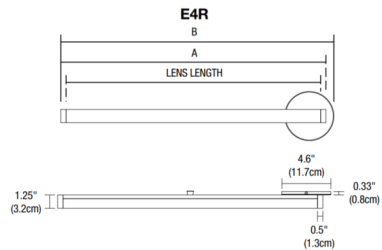

Lightology

lightology.com
866-954-4489
05-22-26

Project: _____
Company: _____
Location: _____ Fixture Type: _____
SPEC #: **EDG819577**
Approved On: _____ Approved By: _____

Pipeline 2 Vanity Wall Warm Dim End Feed w/ Power

By PureEdge Lighting

Description

The Pipeline 2 Vanity Wall Warm Dim with End Feed features a tubular diffused white lens with a 174 degree beam angle and 280 degrees of diffused light. Available in a variety of finishes, Warm Dim 2700K-2000K (27D) or 3000K-2000K (30D) color temperature options, 5 LED watts per foot (lengths from 9 to 120 inches). Unlike standard LEDs, Warm Dim LEDs are designed to shift to a warmer color temperature as they are dimmed, replicating the effects of incandescent and halogen light sources. Includes a 120V-24VDC Universal power supply (dimmable ELV/ TRIAC/0-10V) which fits inside a standard junction box and a 4.6 inch round end feed canopy. ETL listed. ADA compliant. Suitable for indoor damp locations. 5 year pro-rated warranty. Note: Max Length for Chrome finish = 84 inch.

Specifications

COLOR . . . . . White
BODY FINISH . . . . . Chrome
WATTAGE 10W
DIMMER . . . . . Low Voltage Electronic
DIMENSIONS . . . . . 24"L x 4.6"W x 1.58"D
INTEGRATED LED MODULE . . . . . 2 x LED/5W/120V LED

Technical Information

LAMP LIFE . . . . . 50000 hours
COLOR RENDERING . . . . . 95 CRI
LAMP COLOR . . . . . 2700K Warm Dim
LUMENS/WATT 165.60
LUMINOUS FLUX . . . . . 828 lumens

Shown in chrome / white

WARM DIM (27D & 30D)						
Ordering Code Example	Lens Length	Overall Length Dimension "A" E18-4.52Z	Overall Length Dimension "B" E4R	Overall Length Dimension "D" E4RZ	Total Wattage (W)	Total Lumens 3000K (lm)
12	12	13	15	17	5	618
15	15	16	18	20	6.5	784
18	18	19	21	23	7.5	917
24	24	25	27	29	10	1223
36	36	37	39	41	15	1835
48	48	49	51	53	20	2447
60	60	61	63	65	25	3059
72	72	73	75	77	30	3670
86	86	87	89	101	40	4884
120	120	121	123	125	50	6118

CLICK TO VIEW PRODUCT

Notes: