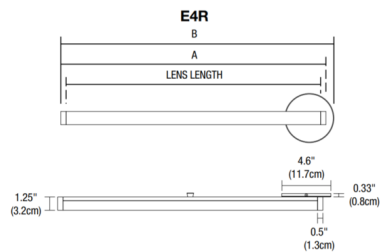

By PureEdge Lighting

Description

The Pipeline 2 Vanity Wall Warm Dim with End Feed features a tubular diffused white lens with a 174 degree beam angle and 280 degrees of diffused light. Available in a variety of finishes, Warm Dim 2700K-2000K (27D) or 3000K-2000K (30D) color temperature options, 5 LED watts per foot (lengths from 9 to 120 inches). Unlike standard LEDs, Warm Dim LEDs are designed to shift to a warmer color temperature as they are dimmed, replicating the effects of incandescent and halogen light sources. Includes a 120V-24VDC Universal power supply (dimmable ELV/ TRIAC/0-10V) which fits inside a standard junction box and a 4.6 inch round end feed canopy. ETL listed. ADA compliant. Suitable for indoor damp locations. 5 year pro-rated warranty. Note: Max Length for Chrome finish = 84 inch.

Specifications

COLOR White
 BODY FINISH Chrome
 WATTAGE 10W
 DIMMER Low Voltage Electronic
 DIMENSIONS 24"L x 4.6"W x 1.58"D
 INTEGRATED LED MODULE 2 x LED/5W/120V LED

Technical Information

LAMP LIFE 50000 hours
 COLOR RENDERING 95 CRI
 LAMP COLOR 2700K Warm Dim
 LUMENS/WATT 165.60
 LUMINOUS FLUX 828 lumens

Shown in chrome / white

WARM DIM (27D & 30D)						
Ordering Code Example	Lens Length	Overall Length Dimension "A" E18-4.52Z	Overall Length Dimension "B" E4R	Overall Length Dimension "D" E4RZ	Total Wattage (W)	Total Lumens 3000K (lm)
12	12	13	15	17	5	618
15	15	16	18	20	6.5	784
18	18	19	21	23	7.5	917
24	24	25	27	29	10	1223
36	36	37	39	41	15	1835
48	48	49	51	53	20	2447
60	60	61	63	65	25	3059
72	72	73	75	77	30	3670
86	86	87	89	101	40	4884
120	120	121	123	125	50	6118