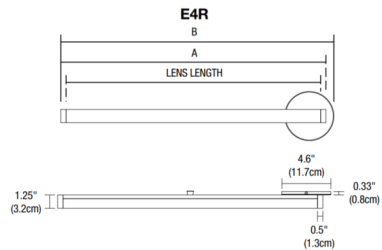

### Description

The Pipeline 2 Vanity Wall Warm Dim with End Feed features a tubular diffused white lens with a 174 degree beam angle and 280 degrees of diffused light. Available in a variety of finishes, Warm Dim 2700K-2000K (27D) or 3000K-2000K (30D) color temperature options, 5 LED watts per foot (lengths from 9 to 120 inches). Unlike standard LEDs, Warm Dim LEDs are designed to shift to a warmer color temperature as they are dimmed, replicating the effects of incandescent and halogen light sources. Includes a 120V-24VDC Universal power supply (dimmable ELV/ TRIAC/0-10V) which fits inside a standard junction box and a 4.6 inch round end feed canopy. ETL listed. ADA compliant. Suitable for indoor damp locations. 5 year pro-rated warranty. Note: Max Length for Chrome finish = 84 inch.

### Specifications

COLOR . . . . . White  
 BODY FINISH . . . . . Chrome  
 WATTAGE . . . . . 15W  
 DIMMER . . . . . Low Voltage Electronic  
 DIMENSIONS . . . . . 30"L x 4.6"W x 1.58"D  
 INTEGRATED LED MODULE . . . . . 3 x LED/5W/120V LED

Shown in chrome / white

WARM DIM (27D & 30D)						
Ordering Code Example	Lens Length	Overall Length Dimension 'A' E18-4.52Z	Overall Length Dimension 'B' E4R	Overall Length Dimension 'D' E4RZ	Total Wattage (W)	Total Lumens 3000K (lm)
12	12	13	15	17	5	618
15	15	16	18	20	6.5	784
18	18	19	21	23	7.5	917
24	24	25	27	29	10	1223
36	36	37	39	41	15	1835
48	48	49	51	53	20	2447
60	60	61	63	65	25	3059
72	72	73	75	77	30	3670
86	86	87	89	101	40	4884
120	120	121	123	125	50	6118