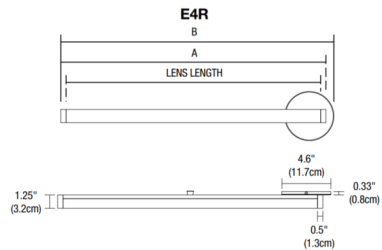

Lightology

lightology.com
866-954-4489
05-25-26

Project: _____
Company: _____
Location: _____ Fixture Type: _____
SPEC #: **EDG819578**
Approved On: _____ Approved By: _____

Pipeline 2 Vanity Wall Warm Dim End Feed w/ Power

By PureEdge Lighting

Description

The Pipeline 2 Vanity Wall Warm Dim with End Feed features a tubular diffused white lens with a 174 degree beam angle and 280 degrees of diffused light. Available in a variety of finishes, Warm Dim 2700K-2000K (27D) or 3000K-2000K (30D) color temperature options, 5 LED watts per foot (lengths from 9 to 120 inches). Unlike standard LEDs, Warm Dim LEDs are designed to shift to a warmer color temperature as they are dimmed, replicating the effects of incandescent and halogen light sources. Includes a 120V-24VDC Universal power supply (dimmable ELV/ TRIAC/0-10V) which fits inside a standard junction box and a 4.6 inch round end feed canopy. ETL listed. ADA compliant. Suitable for indoor damp locations. 5 year pro-rated warranty. Note: Max Length for Chrome finish = 84 inch.

Specifications

COLOR . . . . . White
BODY FINISH . . . . . Chrome
WATTAGE 15W
DIMMER . . . . . Low Voltage Electronic
DIMENSIONS . . . . . 30"L x 4.6"W x 1.58"D
INTEGRATED LED MODULE . . . . . 3 x LED/5W/120V LED

Technical Information

LAMP LIFE . . . . . 50000 hours
COLOR RENDERING . . . . . 95 CRI
LAMP COLOR . . . . . 2700K Warm Dim
LUMENS/WATT 180.00
LUMINOUS FLUX . . . . . 900 lumens

Shown in chrome / white

WARM DIM (27D & 30D)						
Ordering Code Example	Lens Length	Overall Length Dimension 'A' E18-4.52Z	Overall Length Dimension 'B' E4R	Overall Length Dimension 'D' E4RZ	Total Wattage (W)	Total Lumens 3000K (lm)
12	12	13	15	17	5	618
15	15	16	18	20	6.5	784
18	18	19	21	23	7.5	917
24	24	25	27	29	10	1223
36	36	37	39	41	15	1835
48	48	49	51	53	20	2447
60	60	61	63	65	25	3059
72	72	73	75	77	30	3670
86	86	87	89	101	40	4884
120	120	121	123	125	50	6118

CLICK TO VIEW PRODUCT

Notes: