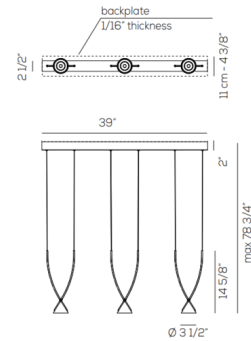

DIMMABLE DRIVER INCLUDED / BACKPLATE INCLUDED

CLICK TO VIEW PRODUCT

Notes: