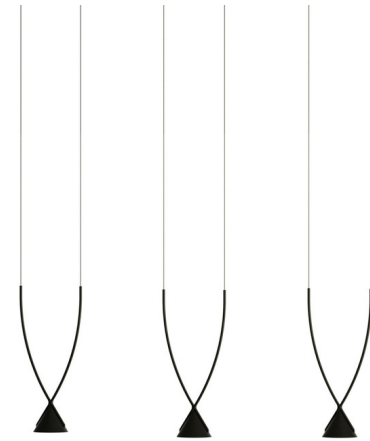

Description

The Jewel Multi Light Pendant offers a sleek, modern look, featuring three pendants suspended from a linear canopy, defined by its double crossed nylon and recycled glass fiber arches with aluminum conical shades. Includes LED driver with Phase Cut dimming and backplate to cover standard junction box.

Specifications

COLOR	N/A
BODY FINISH	Black
WATTAGE	19.5W
DIMMER	Low Voltage Electronic
DIMENSIONS	39"L x 4.38"W x 14.63"H
INTEGRATED LED MODULE	3 x LED/6.5W/120V LED
COUNTRY OF ORIGIN	Italy

Technical Information

BEAM ANGLE	35°
COLOR RENDERING	90 CRI
LAMP COLOR	3000K
LUMENS/WATT	309.69
LUMINOUS FLUX	2013 lumens

Shown in black

DIMMABLE DRIVER INCLUDED / BACKPLATE INCLUDED

CLICK TO VIEW PRODUCT

Notes: