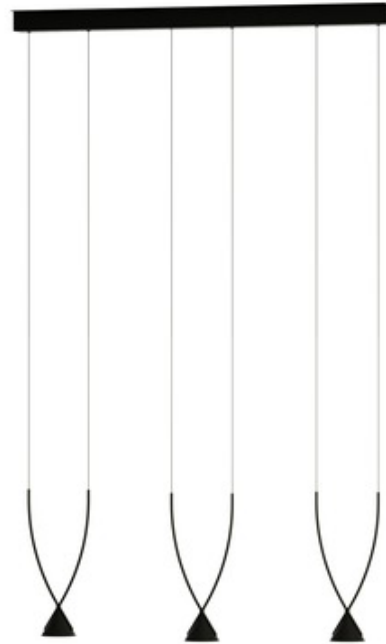

**BRAND**

Axolight

**DESCRIPTION**

The Jewel Multi Light Pendant offers a sleek, modern look, featuring three pendants suspended from a linear canopy, defined by its double crossed nylon and recycled glass fiber arches with aluminum conical shades. Includes LED driver with Phase Cut dimming and backplate to cover standard junction box.

<b>SHADE COLOR</b>	Black
<b>BODY FINISH</b>	Black
<b>WATTAGE</b>	25.8W
<b>DIMMER</b>	Not Dimmable
<b>DIMENSIONS</b>	78.75"L x 39"W x 14.62"H
<b>INTEGRATED LED MODULE</b>	
<b>LAMP</b>	3 x LED/8.6W/120V LED

*Technical Information*

<b>LUMINOUS FLUX</b>	2013 lumens
<b>LUMENS/WATT</b>	234.07
<b>LAMP COLOR</b>	3000K
<b>COLOR RENDERING</b>	90 CRI

**SPEC #**

AXO820253

**DIMMABLE DRIVER INCLUDED / BACKPLATE INCLUDED**