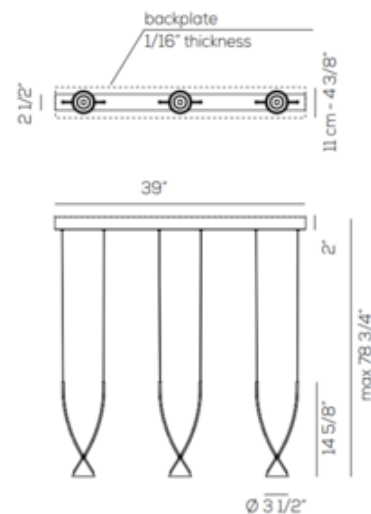

DIMMABLE DRIVER INCLUDED / BACKPLATE INCLUDED

COMPANY

PROJECT

FIXTURE TYPE

APPROVED BY

DATE