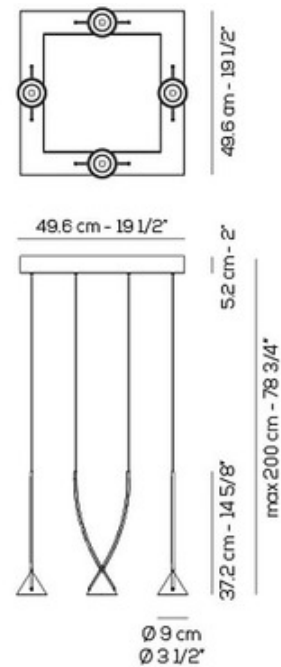

**BRAND**

Axolight

**DESCRIPTION**

The Jewel Pendant offers a sleek, modern look, featuring four pendants suspended from a square canopy, defined by its Black finished double crossed arches, made of recycled ABS, that each contain a Black aluminum conical shade. Available with option for 0-10V phase cut dimming. Overall height adjustable from 14.62 to 78.75 inches. CE and ETL listed.

<b>SHADE COLOR</b>	Black
<b>BODY FINISH</b>	Black
<b>WATTAGE</b>	35W
<b>DIMMER</b>	Not Dimmable
<b>DIMENSIONS</b>	78.75"L x 19.5"W x 14.62"H
<b>INTEGRATED LED MODULE</b>	
<b>LAMP</b>	4 x LED/8.75W/120V LED

*Technical Information*

<b>LUMINOUS FLUX</b>	2684 lumens
<b>LUMENS/WATT</b>	306.74
<b>LAMP COLOR</b>	3000K
<b>COLOR RENDERING</b>	90 CRI

**SPEC #** AXO820257

COMPANY	PROJECT	FIXTURE TYPE	APPROVED BY	DATE