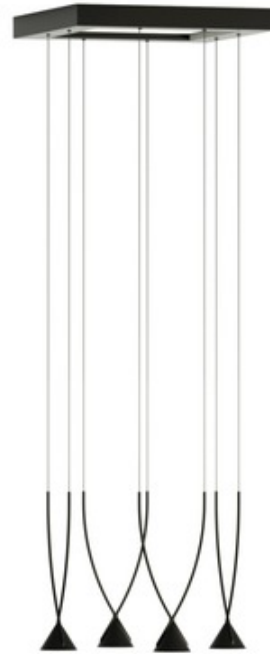

**BRAND**

Axolight

**DESCRIPTION**

The Jewel Pendant offers a sleek, modern look, featuring four pendants suspended from a square canopy, defined by its Black finished double crossed arches, made of recycled ABS, that each contain a Black aluminum conical shade. Available with option for 0-10V phase cut dimming. Overall height adjustable from 14.62 to 78.75 inches. CE and ETL listed.

<b>SHADE COLOR</b>	Black
<b>BODY FINISH</b>	Black
<b>WATTAGE</b>	35W
<b>DIMMER</b>	Not Dimmable
<b>DIMENSIONS</b>	78.75"L x 19.5"W x 14.62"H
<b>INTEGRATED LED MODULE</b>	
<b>LAMP</b>	4 x LED/8.75W/120V LED

*Technical Information*

<b>LUMINOUS FLUX</b>	2684 lumens
<b>LUMENS/WATT</b>	306.74
<b>LAMP COLOR</b>	3000K
<b>COLOR RENDERING</b>	90 CRI

**SPEC #** AXO820257

COMPANY	PROJECT	FIXTURE TYPE	APPROVED BY	DATE