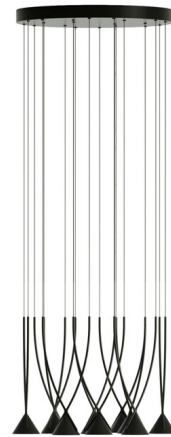

## Jewel Round Multi Light Pendant By Axolight

### Description

The Jewel Pendant offers a sleek, modern look, featuring ten pendants suspended from a round canopy, defined by its double crossed nylon and recycled glass fiber arches with aluminum conical shades. Includes LED driver with 0-10V dimming.

### Specifications

COLOR	N/A
BODY FINISH	Black
WATTAGE	65W
DIMMER	0-10V
DIMENSIONS	19.5"W x 14.63"H
INTEGRATED LED MODULE	10 x LED/6.5W/120V LED
COUNTRY OF ORIGIN	Italy

### Technical Information

BEAM ANGLE	35°
COLOR RENDERING	90 CRI
LAMP COLOR	3000K
LUMENS/WATT	1,032.31
LUMINOUS FLUX	6710 lumens

Shown in black

DIMMABLE DRIVER INCLUDED

CLICK TO VIEW PRODUCT

Notes: