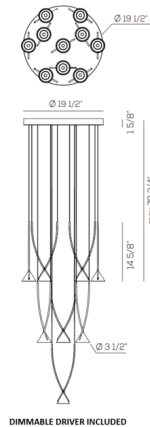

Description

The Jewel Pendant offers a sleek, modern look, featuring ten pendants suspended from a round canopy, defined by its double crossed nylon and recycled glass fiber arches with aluminum conical shades. Includes LED driver with 0-10V dimming.

Specifications

COLOR	N/A
BODY FINISH	Black
WATTAGE	65W
DIMMER	0-10V
DIMENSIONS	19.5"W x 14.63"H
INTEGRATED LED MODULE	10 x LED/6.5W/120V LED
COUNTRY OF ORIGIN	Italy

Technical Information

BEAM ANGLE	35°
COLOR RENDERING	90 CRI
LAMP COLOR	3000K
LUMENS/WATT	1,032.31
LUMINOUS FLUX	6710 lumens

Shown in black

CLICK TO VIEW PRODUCT

Notes: