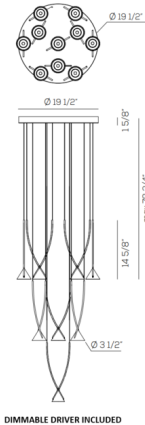

Description

The Jewel Pendant offers a sleek, modern look, featuring ten pendants suspended from a round canopy, defined by its double crossed nylon and recycled glass fiber arches with aluminum conical shades. Includes LED driver with 0-10V dimming.

Specifications

| | |
|-----------------------|------------------------|
| COLOR | N/A |
| BODY FINISH | Black |
| WATTAGE | 65W |
| DIMMER | 0-10V |
| DIMENSIONS | 19.5"W x 14.63"H |
| INTEGRATED LED MODULE | 10 x LED/6.5W/120V LED |
| COUNTRY OF ORIGIN | Italy |

Technical Information

| | |
|-----------------|-------------|
| BEAM ANGLE | 35° |
| COLOR RENDERING | 90 CRI |
| LAMP COLOR | 3000K |
| LUMENS/WATT | 1,032.31 |
| LUMINOUS FLUX | 6710 lumens |

Shown in black