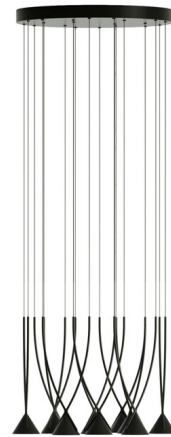

Lightology

lightology.com
866-954-4489
07-06-26

Project: _____

Company: _____

Location: _____ Fixture Type: _____

SPEC #: **AXO820260**

Approved On: _____ Approved By: _____

Jewel Round Multi Light Pendant By Axolight

Description

The Jewel Pendant offers a sleek, modern look, featuring ten pendants suspended from a round canopy, defined by its double crossed nylon and recycled glass fiber arches with aluminum conical shades. Includes LED driver with 0-10V dimming.

Specifications

COLOR	N/A
BODY FINISH	Black
WATTAGE	65W
DIMMER	0-10V
DIMENSIONS	19.5"W x 14.63"H
INTEGRATED LED MODULE	10 x LED/6.5W/120V LED
COUNTRY OF ORIGIN	Italy

Technical Information

BEAM ANGLE	35°
COLOR RENDERING	90 CRI
LAMP COLOR	3000K
LUMENS/WATT	1,032.31
LUMINOUS FLUX	6710 lumens

Shown in black