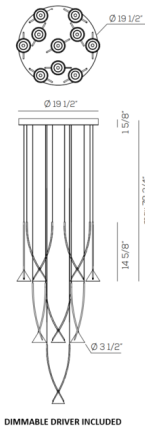

### Description

The Jewel Pendant offers a sleek, modern look, featuring ten pendants suspended from a round canopy, defined by its double crossed nylon and recycled glass fiber arches with aluminum conical shades. Includes LED driver with 0-10V dimming.

### Specifications

COLOR	N/A
BODY FINISH	Black
WATTAGE	65W
DIMMER	0-10V
DIMENSIONS	19.5"W x 14.63"H
INTEGRATED LED MODULE	10 x LED/6.5W/120V LED
COUNTRY OF ORIGIN	Italy

### Technical Information

BEAM ANGLE	35°
COLOR RENDERING	90 CRI
LAMP COLOR	3000K
LUMENS/WATT	1,032.31
LUMINOUS FLUX	6710 lumens

Shown in black

DIMMABLE DRIVER INCLUDED

CLICK TO VIEW PRODUCT

Notes: