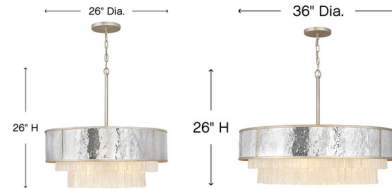

Lightology

lightology.com
866-954-4489
04-26-26

Project: _____
Company: _____
Location: _____ Fixture Type: _____
SPEC #: **FRD820266**
Approved On: _____ Approved By: _____

Reverie Chandelier By Fredrick Ramond

Description

Reverie Chandelier is a fanciful combination of colors and shapes that create this stunning masterpiece. Textured Champagne Gold Crystals are suspended within a hammered Stainless Steel drum, creating a stunning vision from below. Available in two sizes. Canopy: 6.5 inch diameter. ETL listed.

Shown in champagne gold / hammered stainless steel

Specifications

COLOR Hammered Stainless Steel
BODY FINISH Champagne Gold
WATTAGE 40W
DIMMER Standard 120V
DIMENSIONS 26"W x 26"H
BULB NOT INCLUDED 8 x B11/Candelabra (E12)/5W/120V LED
OTHER BULB OPTIONS 8 x B10/Candelabra (E12)/60W/120V Incandescent
COUNTRY OF ORIGIN Philippines

Technical Information

PRODUCT DIMENSIONS Chain Length:120"

CLICK TO VIEW PRODUCT

Notes: