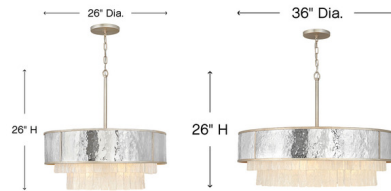

Lightology

lightology.com
866-954-4489
06-14-26

Project: _____

Company: _____

Location: _____ Fixture Type: _____

SPEC #: **FRD820266**

Approved On: _____ Approved By: _____

Reverie Chandelier By Fredrick Ramond

Description

Reverie Chandelier is a fanciful combination of colors and shapes that create this stunning masterpiece. Textured Champagne Gold Crystals are suspended within a hammered Stainless Steel drum, creating a stunning vision from below. Available in two sizes. Canopy: 6.5 inch diameter. ETL listed.

Shown in champagne gold / hammered stainless steel

Specifications

COLOR Hammered Stainless Steel
BODY FINISH Champagne Gold
WATTAGE 40W
DIMMER Standard 120V
DIMENSIONS 26\"W x 26\"H
BULB NOT INCLUDED 8 x B11/Candelabra (E12)/5W/120V LED
OTHER BULB OPTIONS 8 x B10/Candelabra (E12)/60W/120V Incandescent
COUNTRY OF ORIGIN Philippines

Technical Information

PRODUCT DIMENSIONS Chain Length:120"

CLICK TO VIEW PRODUCT

Notes: