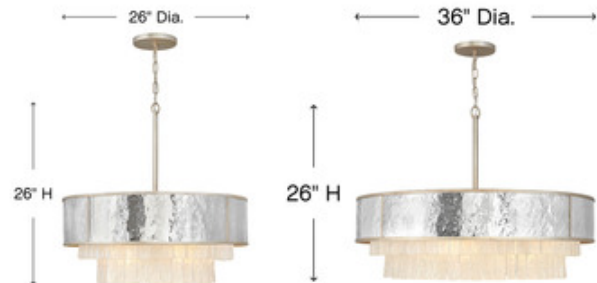

BRAND

Fredrick Ramond

DESCRIPTION

Reverie Chandelier is a fanciful combination of colors and shapes that create this stunning masterpiece. Textured Champagne Gold Crystals are suspended within a hammered Stainless Steel drum, creating a stunning vision from below. Available in two sizes. Canopy: 6.5 inch diameter. ETL listed.

Shown in: Champagne Gold / Hammered Stainless Steel

SHADE COLOR	Hammered Stainless Steel
BODY FINISH	Champagne Gold
WATTAGE	40W
DIMMER	Standard 120V
DIMENSIONS	26"W x 26"H
BULB NOT INCLUDED	
LAMP	8 x B11/Candelabra (E12)/5W/120V LED 8 x B10/Candelabra (E12)/60W/120V Incandescent

Technical Information

PRODUCT DIMENSIONS	Chain Length:120"
---------------------------	-------------------

SPEC # FRD820266

COMPANY	PROJECT	FIXTURE TYPE	APPROVED BY	DATE