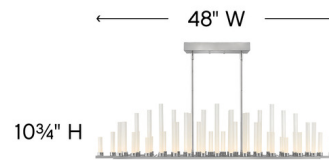

By Fredrick Ramond

Description

The Trinity Linear Chandelier has a stunning silhouette that bring a bold spectacular statement to any room of your home. Evokes memories of years gone by with the appearance of candles burning. Includes two 6 inch and four 12 inch rods to customize length.

Shown in heritage brass / frosted

Specifications

COLOR	Frosted
BODY FINISH	Heritage Brass
WATTAGE	27W
DIMMER	Standard 120V
DIMENSIONS	48\"L x 8.25\"W x 10.75\"H
INTEGRATED LED MODULE	1 x LED/27W/120V LED
COUNTRY OF ORIGIN	China

Technical Information

LAMP LIFE	40000 hours
COLOR RENDERING	92 CRI
LAMP COLOR	3000K
LUMENS/WATT	138.89
LUMINOUS FLUX	3750 lumens

CLICK TO VIEW PRODUCT

Notes: