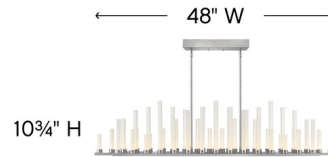

By Fredrick Ramond

Description

The Trinity Linear Chandelier has a stunning silhouette that bring a bold spectacular statement to any room of your home. Evokes memories of years gone by with the appearance of candles burning. Includes two 6 inch and four 12 inch rods to customize length.

Shown in heritage brass / frosted

Specifications

| | |
|-----------------------|----------------------------|
| COLOR | Frosted |
| BODY FINISH | Heritage Brass |
| WATTAGE | 27W |
| DIMMER | Standard 120V |
| DIMENSIONS | 48\"L x 8.25\"W x 10.75\"H |
| INTEGRATED LED MODULE | 1 x LED/27W/120V LED |
| COUNTRY OF ORIGIN | China |

Technical Information

| | |
|-----------------|-------------|
| LAMP LIFE | 40000 hours |
| COLOR RENDERING | 92 CRI |
| LAMP COLOR | 3000K |
| LUMENS/WATT | 138.89 |
| LUMINOUS FLUX | 3750 lumens |

CLICK TO VIEW PRODUCT