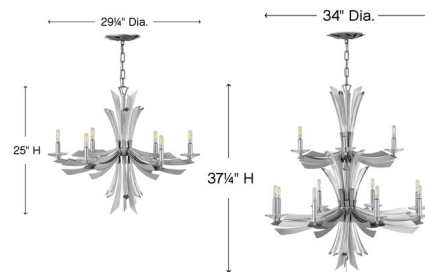

Description

The Vida Chandelier's modern design bursts with a flourishing style that is both highly dramatic and finely sculpted. A statement piece with crystal accents and unique canopy detailing, Vida injects a thrilling dash of contemporary inspiration to its surroundings. Includes 120 inch chain. Canopy: 6.5 inch diameter. ETL listed. Note: The 1-Tier Chandelier is only available in Burnished Gold finish. The 2-Tier Chandelier is only available in Glacial finish.

Shown in burnished gold / crystal

Specifications

COLOR Crystal
BODY FINISH Burnished Gold
WATTAGE 360W
DIMMER Standard 120V
DIMENSIONS 29.25"W x 25"H
BULB NOT INCLUDED . . 6 x Edison Tube/Candelabra (E12)/60W/120V Incandescent
COUNTRY OF ORIGIN Philippines