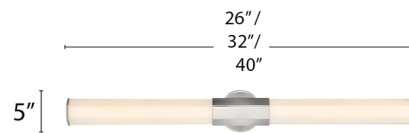

### Specifications

COLOR . . . . . Etched Glass  
BODY FINISH . . . . . Polished Nickel  
WATTAGE . . . . . 32W  
DIMMER . . . . . Low Voltage Electronic  
DIMENSIONS . . . . . 26"W x 5"H x 4"D  
INTEGRATED LED MODULE . . . . . 1 x LED/32W/120V LED  
COUNTRY OF ORIGIN . . . . . China

### Technical Information

LAMP LIFE . . . . . 40000 hours  
COLOR RENDERING . . . . . 95 CRI  
LAMP COLOR . . . . . 3000K  
LUMENS/WATT . . . . . 87.50  
LUMINOUS FLUX . . . . . 2800 lumens

Shown in polished nickel / etched glass