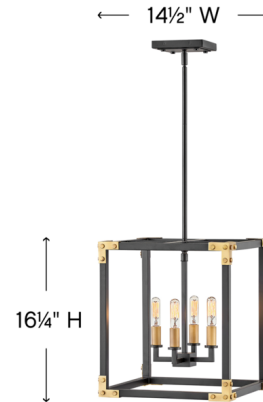

CLICK TO VIEW PRODUCT

Notes: