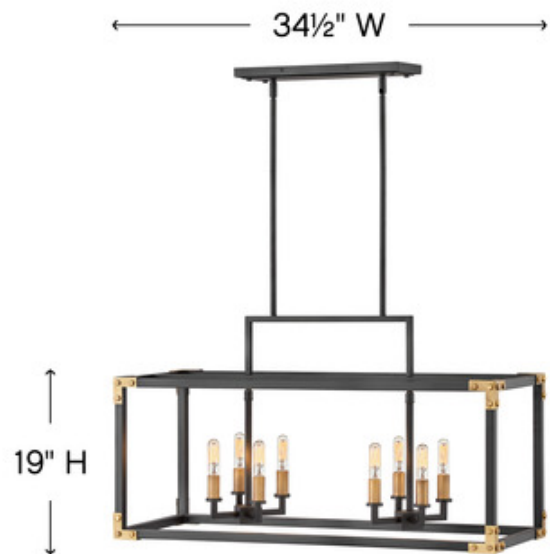

COMPANY

PROJECT

FIXTURE TYPE

APPROVED BY

DATE