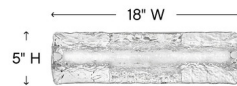

CLICK TO VIEW PRODUCT

Notes: