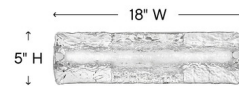

CLICK TO VIEW PRODUCT

Notes: