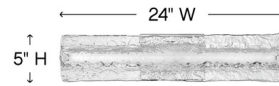

CLICK TO VIEW PRODUCT

Notes: