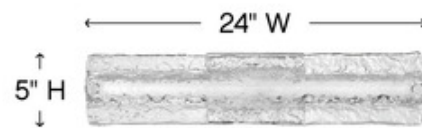

COMPANY	PROJECT	FIXTURE TYPE	APPROVED BY	DATE