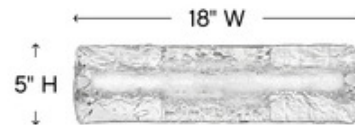

COMPANY	PROJECT	FIXTURE TYPE	APPROVED BY	DATE