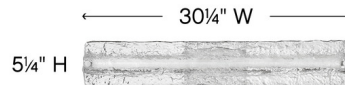

CLICK TO VIEW PRODUCT

Notes: