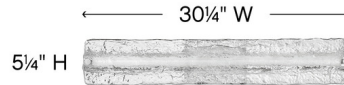

CLICK TO VIEW PRODUCT

Notes: