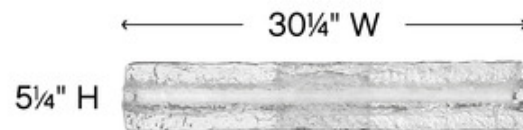

COMPANY	PROJECT	FIXTURE TYPE	APPROVED BY	DATE