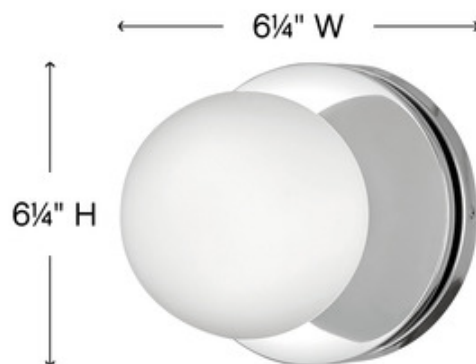

BRAND

Hinkley Lighting

DESCRIPTION

The glamorous Marquee Single Light Vanity features a floating Chrome cross bar and Etched glass globe putting a modern twist on vintage Hollywood style. Two lamping options. LED version dimmable on any incandescent, magnetic low-voltage, low-voltage electronic, or C-L dimmer.

SHADE COLOR	Etched Glass
BODY FINISH	Chrome
WATTAGE	60W
DIMMER	Standard 120V
DIMENSIONS	7.25"W x 6.25"H x 6.25"D
BULB NOT INCLUDED	
LAMP	1 x JCD/G9/60W/120V Halogen

SPEC #

HIN820645

COMPANY

PROJECT

FIXTURE TYPE