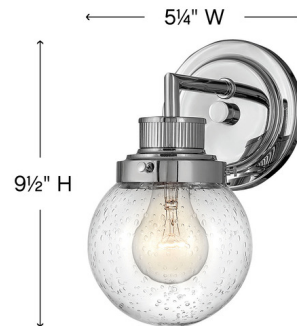

Lightology

lightology.com
866-954-4489
04-25-26

Project: _____

Company: _____

Location: _____ Fixture Type: _____

SPEC #: **HIN820667**

Approved On: _____ Approved By: _____

Poppy Wall Light By Hinkley Lighting

Description

The Poppy Single Light Vanity features a Clear Seedy glass sphere and a ribbed Chrome or Heritage Brass fitter to create a simple, yet sophisticated silhouette. An elegant, stepped backplate and crisp crossbar anchor this airy design. Poppy showcases mid-century style with a spectacular spin. Mounts upward or downward.

Shown in chrome / clear seedy

Specifications

COLOR	Clear Seedy
BODY FINISH	Chrome
WATTAGE	100W
DIMMER	Standard 120V
DIMENSIONS	7"W x 9.5"H x 5.25"D
BULB NOT INCLUDED	1 x A19/Medium (E26)/100W/120V Incandescent
OTHER BULB OPTIONS	1 x A19/Medium (E26)/120V LED
COUNTRY OF ORIGIN	China