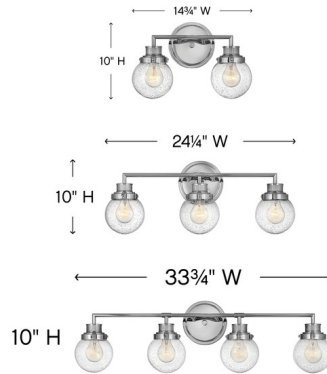

Description

The Poppy Vanity features Clear Seedy glass spheres and ribbed Chrome or Heritage Brass fitters to create a simple, yet sophisticated silhouette. An elegant, stepped backplate and crisp crossbar anchor this airy design. Poppy showcases mid-century style with a spectacular spin. Mounts upward or downward.

Shown in heritage brass / clear seedy

Specifications

COLOR	Clear Seedy
BODY FINISH	Heritage Brass
WATTAGE	200W
DIMMER	Standard 120V
DIMENSIONS	14.75"W x 10"H x 7"D
BULB NOT INCLUDED	2 x A19/Medium (E26)/100W/120V Incandescent
OTHER BULB OPTIONS	2 x A19/Medium (E26)/120V LED
COUNTRY OF ORIGIN	China