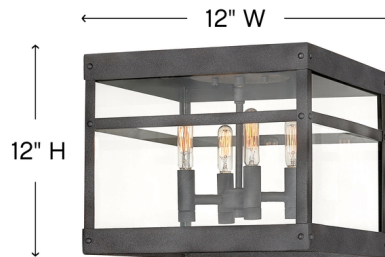

Lightology

lightology.com
866-954-4489
05-31-26

Project: _____

Company: _____

Location: _____ Fixture Type: _____

SPEC #: **HIN820675**

Approved On: _____ Approved By: _____

Porter Outdoor Ceiling Light By Hinkley Lighting

Description

The Porter Outdoor Flush Mount is a fusion of styles. Merging Modern Farmhouse, Industrial, and Arts and Crafts elements, the fine rivet details and a sturdy hanger loop create a stunning and distinctive statement. Suitable for outdoor covered locations.

Shown in aged zinc / clear

Specifications

COLOR	Clear
BODY FINISH	Aged Zinc
WATTAGE	240W
DIMMER	Standard 120V
DIMENSIONS	12"W x 12"H x 12"D
BULB NOT INCLUDED	4 x Edison Tube/Candelabra (E12)/60W/120V Incandescent
OTHER BULB OPTIONS	4 x Edison Tube/Candelabra (E12)/120V LED
COUNTRY OF ORIGIN	China