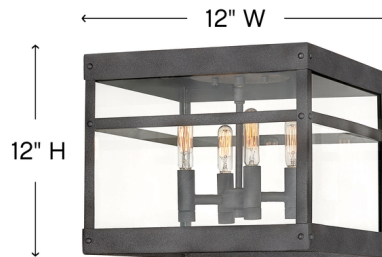

Lightology

lightology.com
866-954-4489
04-15-26

Project: _____

Company: _____

Location: _____ Fixture Type: _____

SPEC #: **HIN820675**

Approved On: _____ Approved By: _____

Porter Outdoor Ceiling Light By Hinkley Lighting

Description

The Porter Outdoor Flush Mount is a fusion of styles. Merging Modern Farmhouse, Industrial, and Arts and Crafts elements, the fine rivet details and a sturdy hanger loop create a stunning and distinctive statement. Suitable for outdoor covered locations.

Shown in aged zinc / clear

Specifications

COLOR	Clear
BODY FINISH	Aged Zinc
WATTAGE	240W
DIMMER	Standard 120V
DIMENSIONS	12"W x 12"H x 12"D
BULB NOT INCLUDED	4 x Edison Tube/Candelabra (E12)/60W/120V Incandescent
OTHER BULB OPTIONS	4 x Edison Tube/Candelabra (E12)/120V LED
COUNTRY OF ORIGIN	China