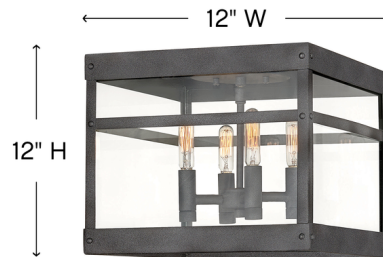

### Description

The Porter Outdoor Flush Mount is a fusion of styles. Merging Modern Farmhouse, Industrial, and Arts and Crafts elements, the fine rivet details and a sturdy hanger loop create a stunning and distinctive statement. Suitable for outdoor covered locations.

### Specifications

COLOR	Clear
BODY FINISH	Oil Rubbed Bronze
WATTAGE	240W
DIMMER	Standard 120V
DIMENSIONS	12"W x 12"H x 12"D
BULB NOT INCLUDED	4 x Edison Tube/Candelabra (E12)/60W/120V Incandescent
OTHER BULB OPTIONS	4 x Edison Tube/Candelabra (E12)/120V LED
COUNTRY OF ORIGIN	China