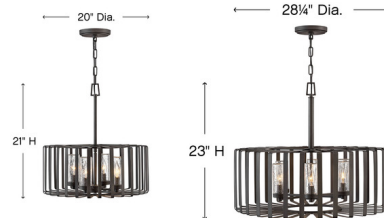

Lightology

lightology.com
866-954-4489
04-25-26

Project: _____

Company: _____

Location: _____ Fixture Type: _____

SPEC #: **HIN820680**

Approved On: _____ Approved By: _____

Reid 120V Outdoor Pendant By Hinkley Lighting

Description

The Reid 120V Outdoor Pendant uses an iconic profile featuring an airy, open cage to capture the center of attention. Clear Seedy glass columns highlight its transitional style, making it a modern mix of classic and contemporary. Weather-resistant metal with a Brushed Graphite finish complements any space, inside or out. Available in two sizes. Canopy: 6 inch diameter. UL listed for damp locations.

Shown in brushed graphite / clear seedy

Specifications

COLOR Clear Seedy
BODY FINISH Brushed Graphite
WATTAGE 20W
DIMMER Standard 120V
DIMENSIONS 20"W x 21"H
BULB NOT INCLUDED 4 x B11/Candelabra (E12)/5W/120V LED
OTHER BULB OPTIONS 4 x B10/Candelabra (E12)/60W/120V Incandescent
COUNTRY OF ORIGIN China

Technical Information

PRODUCT DIMENSIONS Chain Length: 120"

CLICK TO VIEW PRODUCT

Notes: