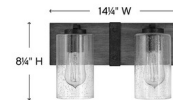

### Description

The Sawyer Bathroom Vanity Light's rustic design will enhance any living experience with a warm, cozy ambiance. An Aged Zinc finish with Sequoia wood finish with Iron Rust accents and clear seedy glass for a farmhouse chic style. Configured with 2, 3, or 4 lights. Damp location rated. UL and CSA listed. Can be mounted up or down.

### Specifications

COLOR	Clear Seedy
BODY FINISH	Sequoia
WATTAGE	200W
DIMMER	Standard 120V
DIMENSIONS	14.25"W x 8.25"H x 5.5"D
BULB NOT INCLUDED	2 x Edison/Medium (E26)/100W/120V Incandescent
OTHER BULB OPTIONS	2 x Edison/Medium (E26)/120V LED
COUNTRY OF ORIGIN	China