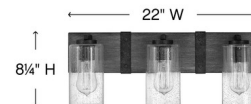

### Specifications

COLOR	Clear Seedy
BODY FINISH	Sequoia
WATTAGE	200W
DIMMER	Standard 120V
DIMENSIONS	14.25"W x 8.25"H x 5.5"D
BULB NOT INCLUDED	2 x Edison/Medium (E26)/100W/120V Incandescent
OTHER BULB OPTIONS	2 x Edison/Medium (E26)/120V LED
COUNTRY OF ORIGIN	China