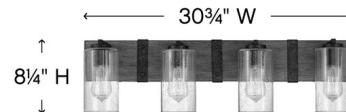

### Description

The Sawyer Bathroom Vanity Light's rustic design will enhance any living experience with a warm, cozy ambiance. An Aged Zinc finish with Sequoia wood finish with Iron Rust accents and clear seedy glass for a farmhouse chic style. Configured with 2, 3, or 4 lights. Damp location rated. UL and CSA listed. Can be mounted up or down.

### Specifications

COLOR	Clear Seedy
BODY FINISH	Sequoia
WATTAGE	200W
DIMMER	Standard 120V
DIMENSIONS	14.25"W x 8.25"H x 5.5"D
BULB NOT INCLUDED	2 x Edison/Medium (E26)/100W/120V Incandescent
OTHER BULB OPTIONS	2 x Edison/Medium (E26)/120V LED
COUNTRY OF ORIGIN	China