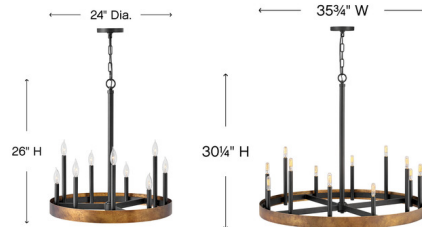

## Wells Chandelier By Hinkley Lighting

### Description

The Wells Chandelier features a wide, weathered band of solid Weathered Brass and tapered candle sleeves at staggered heights to create a true old world aesthetic. Place this chandelier over the dining table to add sophistication to your home. Available with 9, 12, or 15 lights. Canopy: 5.25 inch diameter. Includes 120 inch chain. CSA and UL listed.

### Specifications

COLOR	N/A
BODY FINISH	Weathered Brass
WATTAGE	45W
DIMMER	Standard 120V
DIMENSIONS	24"W x 26"H
BULB NOT INCLUDED	9 x B11/Candelabra (E12)/5W/120V LED
OTHER BULB OPTIONS	9 x Edison Tube/Candelabra (E12)/120V Incandescent 9 x Edison Tube/Candelabra (E12)/120V LED 9 x B10/Candelabra (E12)/60W/120V Incandescent
COUNTRY OF ORIGIN	China