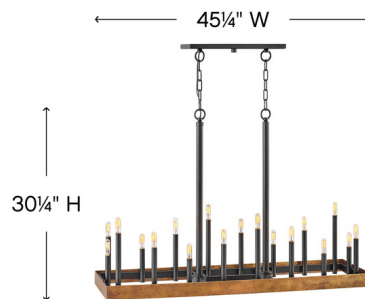

Lightology

lightology.com
866-954-4489
05-18-26

Project: _____

Company: _____

Location: _____ Fixture Type: _____

SPEC #: **HIN820738**

Approved On: _____ Approved By: _____

Wells Rectangle Chandelier By Hinkley Lighting

Description

The Wells Linear features wide, weathered bands of solid Weathered Brass and tapered candle sleeves at staggered heights to create a true old world aesthetic. Canopy: 16.5 inch width x 4.75 inch depth. Includes 120 inch chain.

Shown in weathered brass

Specifications

COLOR	N/A
BODY FINISH	Weathered Brass
WATTAGE	720W
DIMMER	Standard 120V
DIMENSIONS	45.25"L x 12"W x 30.25"H
BULB NOT INCLUDED	18 x Edison Tube/Candelabra (E12)/40W/120V Incandescent
OTHER BULB OPTIONS	18 x Edison Tube/Candelabra (E12)/120V LED
COUNTRY OF ORIGIN	China