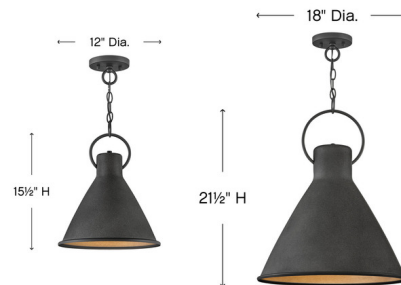

Lightology

lightology.com
866-954-4489
02-13-26

Project: _____

Company: _____

Location: _____ Fixture Type: _____

SPEC #: **HIN820747**

Approved On: _____ Approved By: _____

Winnie Pendant By Hinkley Lighting

Description

The Winnie Pendant features a simple profile meant to reflect the farmhouse style it complements so well. A metal shade features a bottom ring and an oversized loop in Black. Wiring is threaded through the loop, instead of being exposed, which ensures the look remains clean, casual and tasteful. Canopy: 5 inch diameter. Note: The 12 inch size is not available in Dark Antique Brass.

Shown in aged zinc

Specifications

COLOR	N/A
BODY FINISH	Aged Zinc
WATTAGE	12W
DIMMER	Standard 120V
DIMENSIONS	12"W x 15.5"H
BULB NOT INCLUDED	1 x A19/Medium (E26)/12W/120V LED
COUNTRY OF ORIGIN	China

Technical Information

PRODUCT DIMENSIONS	Adjustable Chain Length: 60"
--------------------	------------------------------

CLICK TO VIEW PRODUCT

Notes: