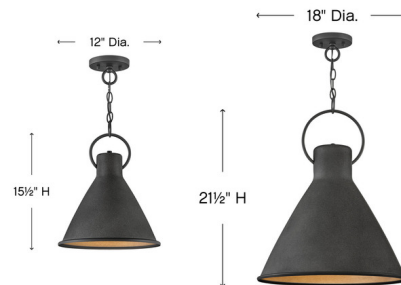

## Winnie Pendant By Hinkley Lighting

### Description

The Winnie Pendant features a simple profile meant to reflect the farmhouse style it complements so well. A metal shade features a bottom ring and an oversized loop in Black. Wiring is threaded through the loop, instead of being exposed, which ensures the look remains clean, casual and tasteful. Canopy: 5 inch diameter. Note: The 12 inch size is not available in Dark Antique Brass.

### Specifications

COLOR	N/A
BODY FINISH	Aged Zinc
WATTAGE	12W
DIMMER	Standard 120V
DIMENSIONS	12"W x 15.5"H
BULB NOT INCLUDED	1 x A19/Medium (E26)/12W/120V LED
COUNTRY OF ORIGIN	China

### Technical Information

PRODUCT DIMENSIONS	Adjustable Chain Length: 60"
--------------------	------------------------------

CLICK TO VIEW PRODUCT

Notes: