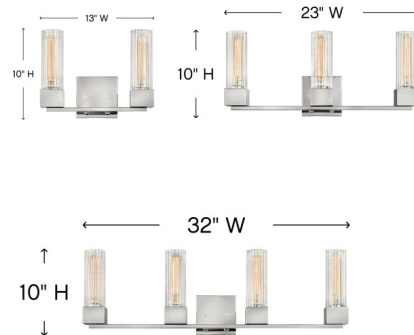

Description

The Xander Vanity features crisp, contemporary lines that pair perfectly with elegant ribbed Clear glass to create a throwback style statement that is updated and upscale. Available in Polished Nickel or Heritage Brass with two, three, or four lights. Note: The 4-Light option is only available in Heritage Brass finish.

Shown in polished nickel / ribbed

Specifications

COLOR Ribbed
BODY FINISH Polished Nickel
WATTAGE 120W
DIMMER Standard 120V
DIMENSIONS 13"W x 10"H x 5.5"D
BULB NOT INCLUDED 2 x T10/Medium (E26)/60W/120V Incandescent
COUNTRY OF ORIGIN China