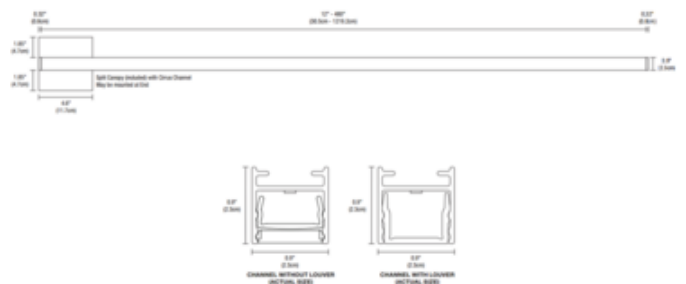

DESIGNER

Gregory Kay

BRAND

PureEdge Lighting

DESCRIPTION

Cirrus Ceiling Channel D1 Lens High Efficiency Downlight with Remote 24VDC Power is a linear LED fixture that offers direct light in a clean, contemporary style. Cirrus is available in various increments from 12 to 480 inches, features a 60 degree beam spread clear frosted or 100 degree beam spread diffused white lens, two wattage options, and a spectrum of color temperatures including Warm Dim. ETL listed. Title 24 compliant when used with a Universal (UNI) power supply. Fixture includes a 5 year warranty. Product is built to order. Note: Pre-wired for use with remote power supplies: PS-60L-ELV-24VDC (60 Watt Non-IC 24 Volt DC Power Supply) which fits inside junction box, or from a remote Universal (UNI) power supply. Required remote power supply, dimmer control, and optional mounting accessories, sold separately. Note: Includes a 4.6 inch square canopy. Mounting clips (C-MCL) are included for use every 24 inches.

Shown in: Satin Nickel / White Lens

SHADE COLOR	White Lens
BODY FINISH	Satin Nickel
WATTAGE	5W
DIMMER	Low Voltage Electronic
DIMENSIONS	12"L x 0.9"W x 0.9"H
INTEGRATED LED MODULE	
LAMP	1 x LED/5W/24V LED

Technical Information

LUMINOUS FLUX	260 lumens
LUMENS/WATT	52.00
LAMP COLOR	2700K
COLOR RENDERING	95 CRI

SPEC # EDG821371

COMPANY	PROJECT	FIXTURE TYPE	APPROVED BY	DATE