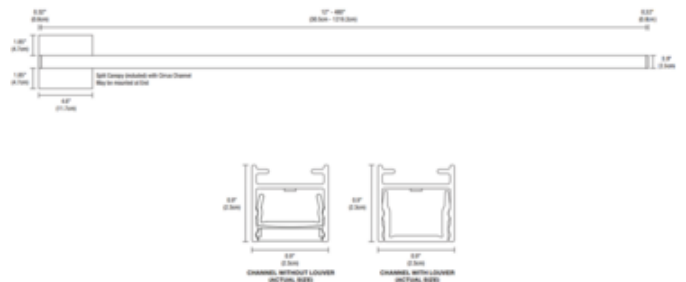

**DESIGNER**

Gregory Kay

**BRAND**

PureEdge Lighting

**DESCRIPTION**

Cirrus Ceiling Channel D1 Lens High Efficiency Downlight with Remote 24VDC Power is a linear LED fixture that offers direct light in a clean, contemporary style. Cirrus is available in various increments from 12 to 480 inches, features a 60 degree beam spread clear frosted or 100 degree beam spread diffused white lens, two wattage options, and a spectrum of color temperatures including Warm Dim. Mounting clips (C-MCL) are included for use every 24 inches. Includes a 4.6 inch square canopy that mounts to a standard junction box either using the PS-60L-ELV-24VDC (60 Watt Non-IC 24 Volt DC Power Supply) which fits inside junction box, or from a remote electronic low voltage (ELV), Universal (UNI), 0-10, or Lutron Hi-Lume power supply feeding 24VDC up to 100 watts at a maximum of 40 feet away, sold separately. ETL listed. Title 24 compliant when used with a Universal (UNI) power supply. Fixture includes a 5 year warranty. Required remote power supply, dimmer control, and optional mounting accessories, sold separately. Product is built to order.

Shown in: Satin Nickel / White Lens

<b>SHADE COLOR</b>	White Lens
<b>BODY FINISH</b>	Satin Nickel
<b>WATTAGE</b>	5W
<b>DIMMER</b>	Low Voltage Electronic
<b>DIMENSIONS</b>	12"L x 0.9"W x 0.9"H
<b>LAMP</b>	1 x LED/5W/24V LED

*Technical Information*

<b>LUMINOUS FLUX</b>	260 lumens
<b>LUMENS/WATT</b>	52.00
<b>LAMP COLOR</b>	2700 K
<b>COLOR RENDERING</b>	95 CRI

**ITEM NUMBER** EDG821371

COMPANY	PROJECT	FIXTURE TYPE	APPROVED BY	DATE