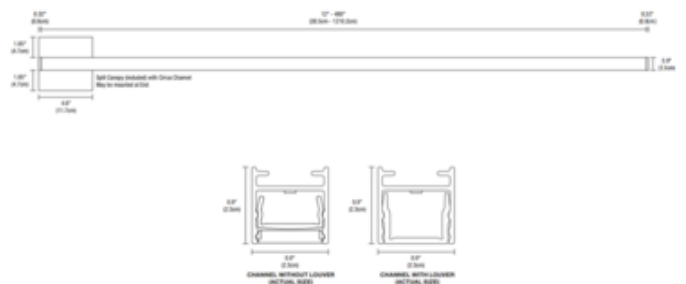

DESIGNER Gregory Kay
BRAND PureEdge Lighting

DESCRIPTION

Cirrus Ceiling Channel D1 Lens Warm Dim High Efficiency (HE) Downlight with Remote Power is a linear LED fixture that offers direct light in a clean, contemporary style. Cirrus is available in various increments from 12 to 240 inches, features a 60 degree beam spread clear frosted or 100 degree beam spread diffused white lens, 5 LED watts per foot, and Warm Dim 2700K-1900K (27D) or 3000K-2200K (30D) color temperature. ETL listed. Title 24 compliant when used with Univeral (UNI) power supply. Fixture includes a 5 year warranty. Product is built to order. Note: Pre-wired for use with remote power supplies: PS-60L-ELV-24VDC (60 Watt Non-IC 24 Volt DC Power Supply) which fits inside junction box, or from a remote Universal (UNI) power supply. Required remote power supply, dimmer control, and optional mounting accessories, sold separately. Note: Includes a 4.6 inch square canopy. Mounting clips (C-MCL) are included for use every 24 inches.

Shown in: Satin Nickel / White Lens

SHADE COLOR	White Lens
BODY FINISH	Satin Nickel
WATTAGE	5W
DIMMER	Low Voltage Electronic
DIMENSIONS	12"L x 0.9"W x 0.9"H
INTEGRATED LED MODULE	
LAMP	1 x LED/5W/24V LED

Technical Information

LUMINOUS FLUX	291 lumens
LUMENS/WATT	58.20
LAMP COLOR	2700K Warm Dim
COLOR RENDERING	95 CRI

SPEC # EDG821551

COMPANY	PROJECT	FIXTURE TYPE	APPROVED BY	DATE