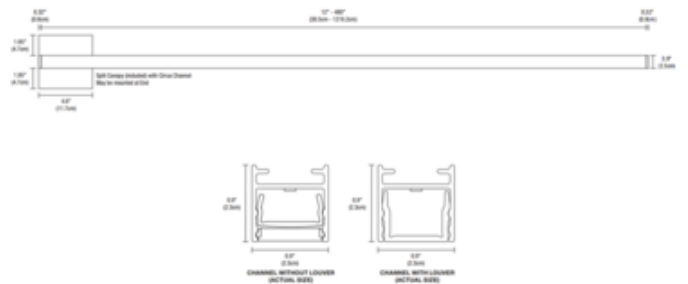

COMPANY	PROJECT	FIXTURE TYPE	APPROVED BY	DATE