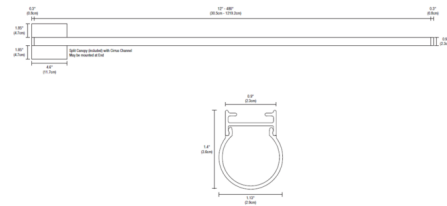

Description

Cirrus Ceiling Channel T1 Lens Warm Dim Downlight with Remote Power is a linear LED fixture that offers direct light in a clean, contemporary style. Cirrus is available in various increments from 12 to 240 inches, features a tubular lens with 176 degree beam, 5 LED watts per foot, and Warm Dim 2700K-2000K (27D) or 3000K-2000K (30D) color temperature. Unlike standard LEDs, Warm Dim LEDs are designed to shift to a warmer color temperature as they are dimmed, replicating the effects of incandescent and halogen light sources. Chrome finish available up to 84 inch length. ETL listed. Title 24 compliant when used with a Universal (UNI) power supply. Fixture includes a 5 year warranty. Product is built to order. Note: Required power supply, dimmer control, and optional mounting accessories, sold separately. Note: Includes a 4.6 inch square canopy that mounts on a standard junction box. Mounting clips (CC-MCL) are included for use every 18 inches.

Specifications

COLOR White
BODY FINISH Satin Nickel
WATTAGE 5W
DIMMER Low Voltage Electronic
DIMENSIONS 12"L x 1.125"W x 1.4"H
INTEGRATED LED MODULE 1 x LED/5W/24V LED

Technical Information

LAMP LIFE 50000 hours
COLOR RENDERING 95 CRI
LAMP COLOR 2700K Warm Dim
LUMENS/WATT 63.20
LUMINOUS FLUX 316 lumens

Shown in satin nickel / white

CLICK TO VIEW PRODUCT

Notes: