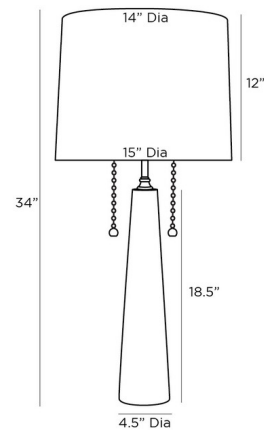

By Arteriors Home

Description

The Sidney Table Lamp adds a clean, simple look to your space. The tall cone shaped body is topped with an off-white microfiber drum shade with rolled edges. Dual On/Off pull chains are located on the lamp socket.

Shown in white marble / off white

Specifications

COLOR	Off White
BODY FINISH	White Marble
WATTAGE	18W
DIMMER	N/A
DIMENSIONS	15"W x 34"H
BULB NOT INCLUDED	2 x A19/Medium (E26)/9W/120V LED
OTHER BULB OPTIONS	2 x A19/Medium (E26)/120V LED 2 x A19/Medium (E26)/60W/120V Incandescent