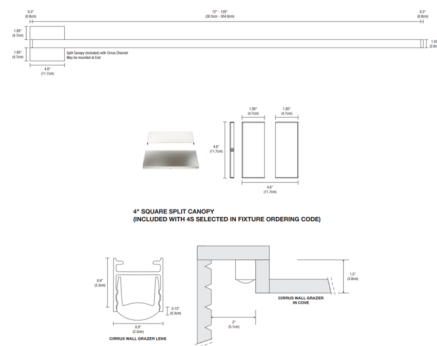

CLICK TO VIEW PRODUCT

Notes: