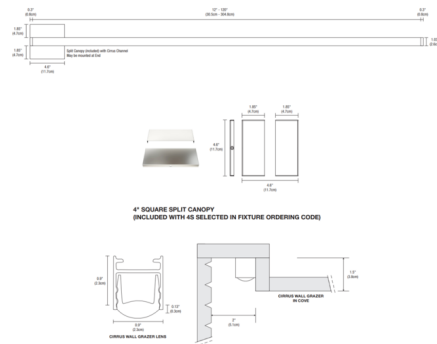

CLICK TO VIEW PRODUCT

Notes: