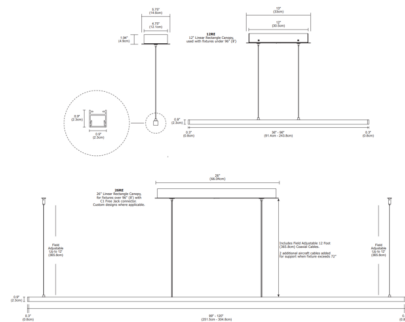

Shown in satin nickel / white lens