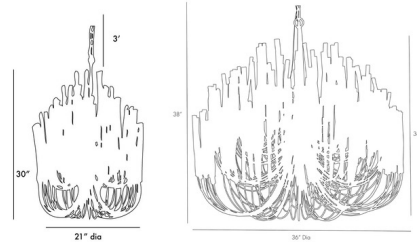

### Description

The Tilda Chandelier features several tiers of wooden sticks on curved iron arms that will add a unique and intriguing touch to any space. Available in Black stained wood or Whitewash stained wood. Due to the organic nature of the wood used to create Tilda, each piece will vary slightly in size and shape. The wooden rods will eventually crack which is an inherent feature of solid wood. Note: Tilda Chandelier includes 36 inch chain length. For additional chain: White: CHN-204 White

### Specifications

COLOR . . . . . N/A  
BODY FINISH . . . . . White  
WATTAGE . . . . . 125W  
DIMMER . . . . . Standard 120V  
DIMENSIONS . . . . . 21"W x 29"H  
BULB NOT INCLUDED . . . . . 5 x B10/Candelabra (E12)/25W/120V Incandescent  
OTHER BULB OPTIONS . . . . . 5 x B10/Candelabra (E12)/120V LED

### Technical Information

PRODUCT DIMENSIONS . . . . . Adjustable Chain Length: 36"

CLICK TO VIEW PRODUCT

Notes: