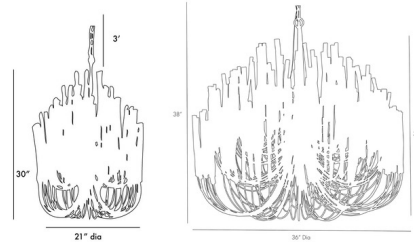

Description

The Tilda Chandelier features several tiers of wooden sticks on curved iron arms that will add a unique and intriguing touch to any space. Available in Black stained wood or Whitewash stained wood. Due to the organic nature of the wood used to create Tilda, each piece will vary slightly in size and shape. The wooden rods will eventually crack which is an inherent feature of solid wood. Note: Tilda Chandelier includes 36 inch chain length. For additional chain: White: CHN-204 White

Shown in white

Specifications

COLOR	N/A
BODY FINISH	White
WATTAGE	125W
DIMMER	Standard 120V
DIMENSIONS	21"W x 29"H
BULB NOT INCLUDED	5 x B10/Candelabra (E12)/25W/120V Incandescent
OTHER BULB OPTIONS	5 x B10/Candelabra (E12)/120V LED

Technical Information

PRODUCT DIMENSIONS	Adjustable Chain Length: 36"
--------------------	------------------------------

CLICK TO VIEW PRODUCT

Notes: