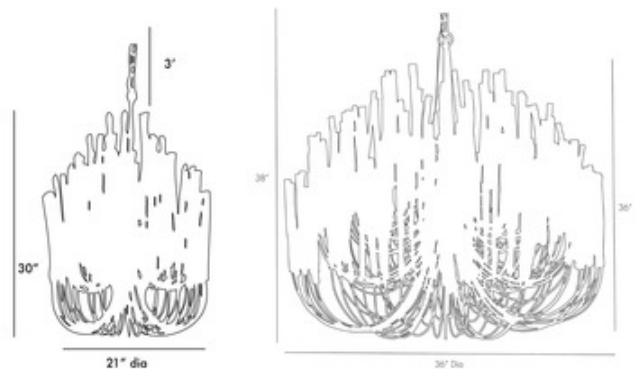

DESIGNER

Mark Moussa

BRAND

Arteriors Home

DESCRIPTION

The Tilda Chandelier features several tiers of wooden sticks on curved iron arms finished in White that will add a unique and intriguing touch to any space. Available in two sizes. Includes 3 feet of chain. Dry location only. UL and CUL listed.

Shown in: White

SHADE COLOR	N/A
BODY FINISH	White
WATTAGE	125W
DIMMER	Standard 120V
DIMENSIONS	21"W x 30"H
LAMP	5 x B10/Candelabra (E12)/25W/120V Incandescent 5 x B10/Candelabra (E12)/120V LED

Technical Information

PRODUCT DIMENSIONS	Canopy: 4.5" Diameter
--------------------	-----------------------

ITEM NUMBER	AHM82607
-------------	----------

COMPANY	PROJECT	FIXTURE TYPE	APPROVED BY	DATE