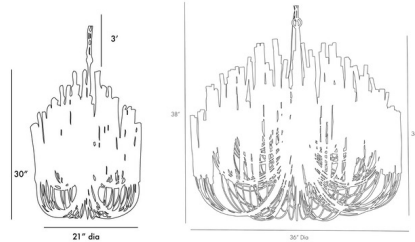

By Arteriors Home

Description

The Tilda Chandelier features several tiers of wooden sticks on curved iron arms that will add a unique and intriguing touch to any space. Available in Black stained wood or Whitewash stained wood. Due to the organic nature of the wood used to create Tilda, each piece will vary slightly in size and shape. The wooden rods will eventually crack which is an inherent feature of solid wood. Note: Tilda Chandelier includes 36 inch chain length. For additional chain: White: CHN-204 White

Shown in white

Specifications

COLOR	N/A
BODY FINISH	White
WATTAGE	125W
DIMMER	Standard 120V
DIMENSIONS	21"W x 29"H
BULB NOT INCLUDED	5 x B10/Candelabra (E12)/25W/120V Incandescent
OTHER BULB OPTIONS	5 x B10/Candelabra (E12)/120V LED

Technical Information

PRODUCT DIMENSIONS	Adjustable Chain Length: 36"
--------------------	------------------------------

CLICK TO VIEW PRODUCT

Notes: