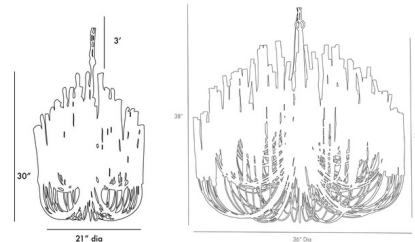

### Description

The Tilda Chandelier features several tiers of wooden sticks on curved iron arms that will add a unique and intriguing touch to any space. Available in Black stained wood or Whitewash stained wood. Due to the organic nature of the wood used to create Tilda, each piece will vary slightly in size and shape. The wooden rods will eventually crack which is an inherent feature of solid wood. Note: Tilda Chandelier includes 36 inch chain length. For additional chain: White: CHN-204 White

### Specifications

COLOR . . . . . N/A  
BODY FINISH . . . . . White  
WATTAGE . . . . . 125W  
DIMMER . . . . . Standard 120V  
DIMENSIONS . . . . . 21"W x 29"H  
BULB NOT INCLUDED . . . . . 5 x B10/Candelabra (E12)/25W/120V Incandescent  
OTHER BULB OPTIONS . . . . . 5 x B10/Candelabra (E12)/120V LED

### Technical Information

PRODUCT DIMENSIONS . . . . . Adjustable Chain Length: 36"

CLICK TO VIEW PRODUCT

Notes: