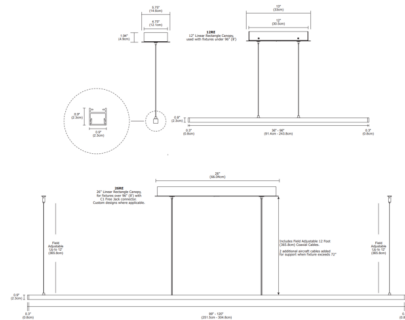

Lightology

lightology.com
866-954-4489
06-04-26

Project: _____
Company: _____
Location: _____ Fixture Type: _____
SPEC #: **EDG826173**
Approved On: _____ Approved By: _____

Cirrus D1 Lens HE Warm Dim Suspension w/Power Center Feed

By PureEdge Lighting

Description

The Cirrus Power D1 Lens High Efficiency (HE) Warm Dim Linear Downlight Suspension with Center Feed is a linear LED fixture that offers direct light in a clean, contemporary style. Available in various increments from 36 to 120 inches with a 100 degree white diffused direct downlight lens, a variety of finishes, 5 LED watts per foot, and Warm Dim 2700K to 2000K (27D) or 3000K to 2000K (30D) color temperature. Unlike standard LEDs, Warm Dim LEDs are designed to shift to a warmer color temperature as they are dimmed, replicating the effects of incandescent and halogen light sources. Includes a linear canopy with 120V/24VDC Universal (UNI) LED power supply and 12 foot adjustable coaxial cables. Additional aircraft cables provided for support when fixture exceeds 72 inches. Cirrus is dimmable with an electronic low voltage (ELV), Triac (magnetic), or 0-10V dimmer, sold separately. BR>Note: Product is built to order.

Specifications

COLOR	White Lens
BODY FINISH	Satin Nickel
WATTAGE	15W
DIMMER	Low Voltage Electronic
DIMENSIONS	36"L x 0.9"W x 0.9"H
INTEGRATED LED MODULE	3 x LED/5W/120V LED

Technical Information

LAMP LIFE	50000 hours
COLOR RENDERING	95 CRI
LAMP COLOR	2700K Warm Dim
LUMENS/WATT	174.60
LUMINOUS FLUX	873 lumens

Shown in satin nickel / white lens

CLICK TO VIEW PRODUCT

Notes: