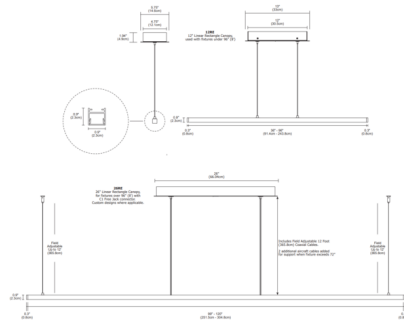

Lightology

lightology.com
866-954-4489
04-12-26

Project: _____
Company: _____
Location: _____ Fixture Type: _____
SPEC #: **EDG826173**
Approved On: _____ Approved By: _____

Cirrus D1 Lens HE Warm Dim Suspension w/Power Center Feed

By PureEdge Lighting

Description

The Cirrus Power D1 Lens High Efficiency (HE) Warm Dim Linear Downlight Suspension with Center Feed is a linear LED fixture that offers direct light in a clean, contemporary style. Available in various increments from 36 to 120 inches with a 100 degree white diffused direct downlight lens, a variety of finishes, 5 LED watts per foot, and Warm Dim 2700K to 2000K (27D) or 3000K to 2000K (30D) color temperature. Unlike standard LEDs, Warm Dim LEDs are designed to shift to a warmer color temperature as they are dimmed, replicating the effects of incandescent and halogen light sources. Includes a linear canopy with 120V/24VDC Universal (UNI) LED power supply and 12 foot adjustable coaxial cables. Additional aircraft cables provided for support when fixture exceeds 72 inches. Cirrus is dimmable with an electronic low voltage (ELV), Triac (magnetic), or 0-10V dimmer, sold separately. BR>Note: Product is built to order.

Specifications

COLOR	White Lens
BODY FINISH	Satin Nickel
WATTAGE	15W
DIMMER	Low Voltage Electronic
DIMENSIONS	36"L x 0.9"W x 0.9"H
INTEGRATED LED MODULE	3 x LED/5W/120V LED

Technical Information

LAMP LIFE	50000 hours
COLOR RENDERING	95 CRI
LAMP COLOR	2700K Warm Dim
LUMENS/WATT	174.60
LUMINOUS FLUX	873 lumens

Shown in satin nickel / white lens

CLICK TO VIEW PRODUCT

Notes: