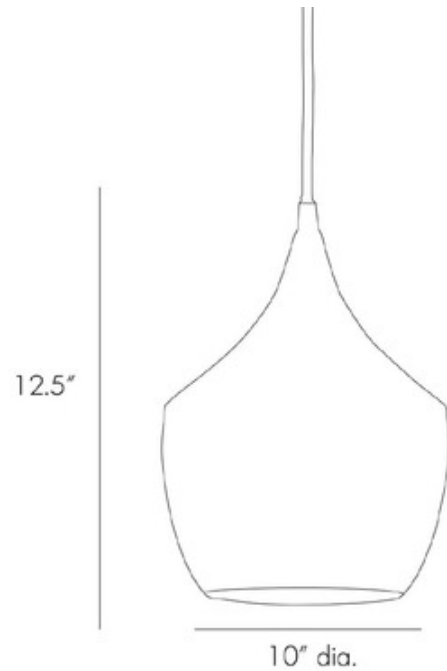

COMPANY

PROJECT

FIXTURE TYPE

APPROVED BY

DATE