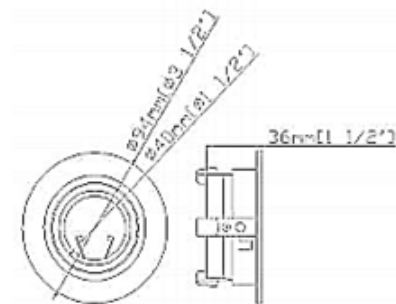

COMPANY	PROJECT	FIXTURE TYPE	APPROVED BY	DATE