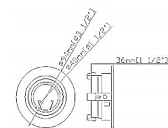

CLICK TO VIEW PRODUCT

Notes: