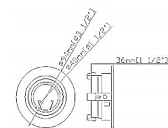

Description

R3-421 3 Inch Round Adjustable Regressed Trim is designed for use in line voltage applications. Adjustable 15 degrees from vertical position. Includes clear lens. Accommodates one 120 volt, GU10 MR16 halogen lamp up to 50 watts (or LED equivalent). 3.50 inch diameter. 1.50 inch aperture. Note: A complete fixture requires a housing and trim, sold separately.

Technical Information

APERTURE SIZE 3.000"
APERTURE SHAPE Round
CEILING TYPE Drywall with Trim
FUNCTION Adjustable Accent

CLICK TO VIEW PRODUCT

Notes: