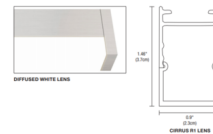

Lightology

lightology.com
866-954-4489
04-27-26

Project: _____
Company: _____
Location: _____ Fixture Type: _____
SPEC #: **EDG826953**
Approved On: _____ Approved By: _____

Cirrus R1 Warm Dim Suspension w/Remote/End Feed/SQ Canopy

By PureEdge Lighting

Description

The Cirrus R1 Lens End Feed Suspension with Remote 24VDC Power Supply (sold separately) and Square Canopy is a linear LED fixture that offers direct light in a clean, contemporary style. Features a diffused white rectangular lens with a 140 degree beam spread available in various increments from 36 to 240 inches, a variety of finishes, 5 LED watts per foot, and Warm Dim 2700K-2000K (27D) or 3000K-2000K (30D) color temperature. Unlike standard LEDs, Warm Dim LEDs are designed to shift to a warmer color temperature as they are dimmed, replicating the effects of incandescent and halogen light sources. Includes one 4.6 inch square canopy and 12 foot adjustable coaxial cables (additional aircraft cables included for support when fixture exceeds 96 inches). ETL listed. Title 24 compliant when used with a Universal (UNI) power supply. Fixture includes a 5 year warranty. Product is built to order. Note: Pre-wired for use with remote power supplies: PS-60L-ELV-24VDC (60 Watt Non-IC 24 Volt DC Power Supply) which fits inside junction box, or from a remote Universal (UNI) power supply. Required power supply, dimmer control, and optional mounting accessories, sold separately. Note: Includes a 4.6 inch square canopy that mounts on a standard junction box. Mounting clips (CC-MCL) are included for use every 18 inches. May be ordered with a Slim Profile Channel Junction Box (C-1RE-JBOX), sold separately.

Specifications