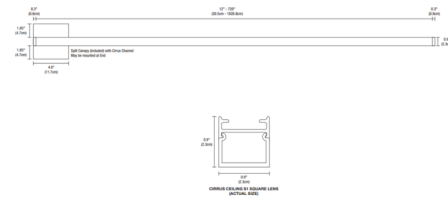

CLICK TO VIEW PRODUCT

Notes: