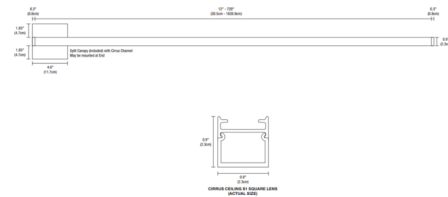

CLICK TO VIEW PRODUCT

Notes: