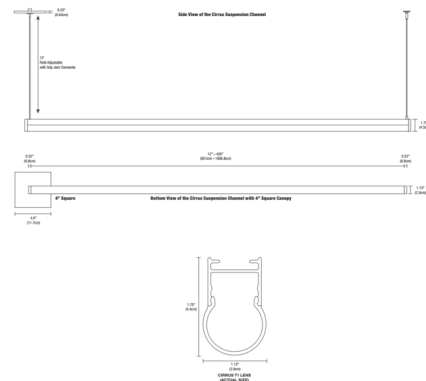

By PureEdge Lighting

Description

The Cirrus Remote Power T1 Lens Warm Dim Linear Suspension with End Feed and Square Canopy is a linear LED fixture that offers direct light in a clean, contemporary style. Available in various increments from 36 to 240 inches with a 176 degree white diffused tubular lens, a variety of finishes, 4.4 LED watts per foot, and Warm Dim 2700K-2000K (27D) or 3000K-2000K (30D) color temperature. Unlike standard LEDs, Warm Dim LEDs are designed to shift to a warmer color temperature as they are dimmed, replicating the effects of incandescent and halogen light sources. Includes one square canopy and 12 foot adjustable coaxial cables. Additional aircraft cables included for support when fixture exceeds 72 inches. Product is built to order. Canopy mounts to a standard junction box either using the PS-60L-ELV-24VDC (50 Watt 24 Volt DC Power Supply) which fits inside junction box, or from a remote Universal (UNI) power supply feeding 24VDC up to 100 watts at a maximum of 40 feet away. Note: Required power supply, dimmer control, and optional mounting accessories, sold separately.

Specifications

| | |
|-----------------------|------------------------|
| COLOR | N/A |
| BODY FINISH | Satin Nickel |
| WATTAGE | 15W |
| DIMMER | Low Voltage Electronic |
| DIMENSIONS | 36"L x 1.13"W x 1.75"H |
| INTEGRATED LED MODULE | 3 x LED/5W/24V LED |

Technical Information

| | |
|-----------------|----------------|
| COLOR RENDERING | 95 CRI |
| LAMP COLOR | 2700K Warm Dim |
| LUMENS/WATT | 189.60 |
| LUMINOUS FLUX | 948 lumens |

Shown in satin nickel