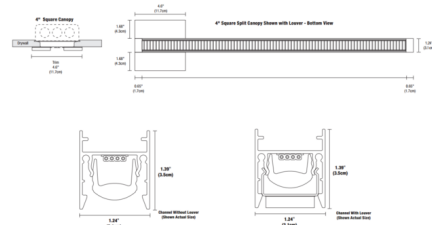

CLICK TO VIEW PRODUCT

Notes: