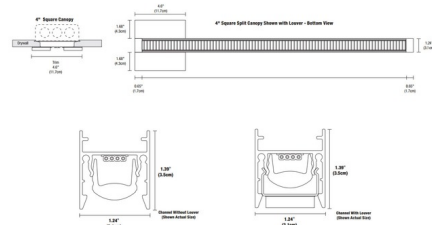

CLICK TO VIEW PRODUCT

Notes: