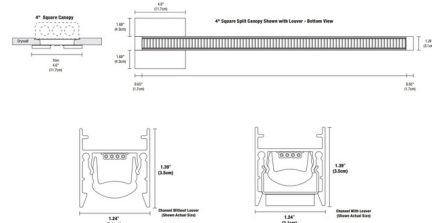

CLICK TO VIEW PRODUCT

Notes: