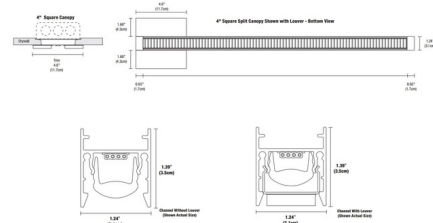

CLICK TO VIEW PRODUCT

Notes: