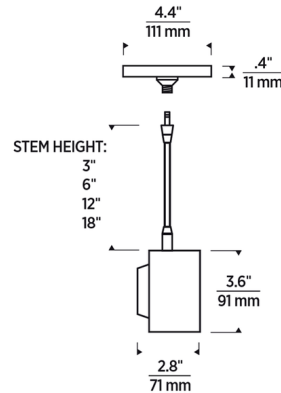

### Description

The Iso Monopoint Head combines sleek design with precision lighting. A range of beam spreads is available, and light direction can be adjusted using the 360 degree head rotation and 90 degree pivot. This light is suitable for residential and commercial applications including living rooms, galleries, and retail stores. A canopy, electronic transformer, and field replaceable LED module are included. Note: Color temperature 2700K is not available with CRI 90. The Aged Brass finish is not available for some lamp and size options.

### Specifications

COLOR	N/A
BODY FINISH	White
WATTAGE	16W
DIMMER	Low Voltage Electronic
DIMENSIONS	3.6"W x 6"H x 2.8"D
INTEGRATED LED MODULE	1 x LED/16W/12V LED

### Technical Information

LAMP LIFE	50000 hours
BEAM ANGLE	50°
COLOR RENDERING	80 CRI
LAMP COLOR	2700K
LUMENS/WATT	44.00
LUMINOUS FLUX	704 lumens

Shown in white

CLICK TO VIEW PRODUCT

Notes: