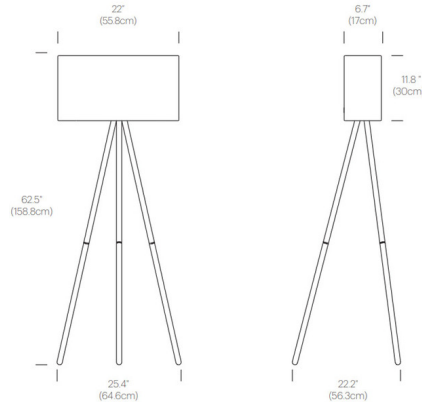

CLICK TO VIEW PRODUCT

Notes: