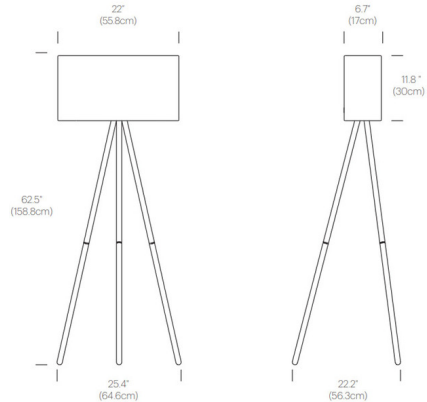

CLICK TO VIEW PRODUCT

Notes: