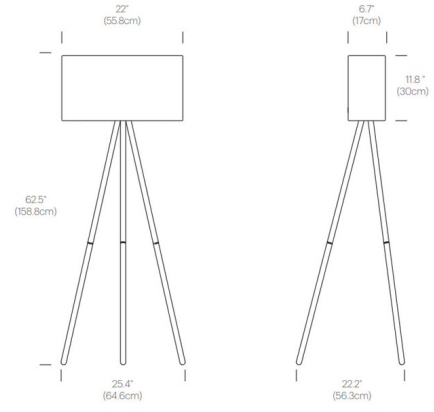

CLICK TO VIEW PRODUCT

Notes: