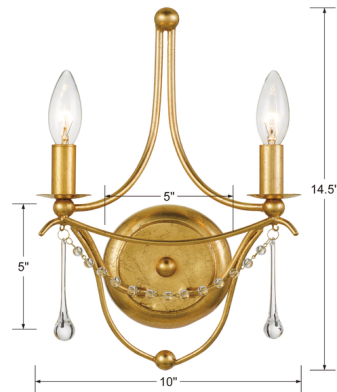

Lightology

lightology.com
866-954-4489
05-28-26

Project: _____

Company: _____

Location: _____ Fixture Type: _____

SPEC #: **CRY828603**

Approved On: _____ Approved By: _____

Metro Droplet Wall Sconce By Crystorama

Description

The Metro Droplet Wall Sconce features a hand painted wrought iron frame. Clear Crystal droplets accent the Antique Silver or Antique Gold finish. Backplate: 5 inch diameter. UL listed.

Shown in antique gold / clear

Specifications

COLOR	Clear
BODY FINISH	Antique Gold
WATTAGE	10W
DIMMER	Standard 120V
DIMENSIONS	10"W x 14.5"H x 4.5"D
BULB NOT INCLUDED	2 x B11/Candelabra (E12)/5W/120V LED
OTHER BULB OPTIONS	2 x B10/Candelabra (E12)/60W/120V Incandescent
COUNTRY OF ORIGIN	China