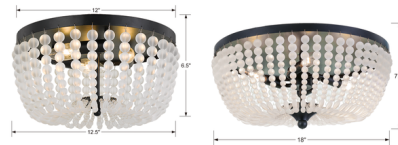

## Rylee Ceiling Light Fixture By Crystorama

### Description

The Rylee Ceiling Flush Mount will add a sophisticated look to a room that is both chic and bold. Features hand-cut faceted Clear beads with Antique Gold or Frosted beads with Matte Black finish. Available in two sizes. UL listed.

Shown in matte black / frosted

### Specifications

COLOR	Frosted
BODY FINISH	Matte Black
WATTAGE	20W
DIMMER	Standard 120V
DIMENSIONS	18"W x 7.5"H
BULB NOT INCLUDED	4 x B11/Candelabra (E12)/5W/120V LED
OTHER BULB OPTIONS	4 x B10/Candelabra (E12)/60W/120V Incandescent
COUNTRY OF ORIGIN	China