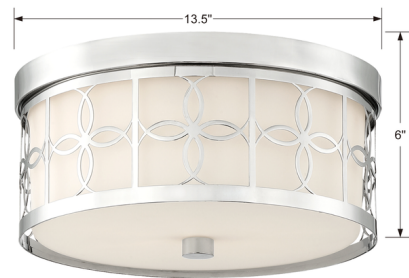

Lightology

lightology.com
866-954-4489
04-25-26

Project: _____

Company: _____

Location: _____ Fixture Type: _____

SPEC #: **CRY828638**

Approved On: _____ Approved By: _____

Anniversary Drum Ceiling Light By Crystorama

Description

The Anniversary Flush Mount Drum Ceiling Light offers a timeless design that will work with a variety of decors. Features White glass with a Polished Nickel or Vibrant Gold finish. UL listed.

Shown in polished nickel / white glass

Specifications

COLOR	White Glass
BODY FINISH	Polished Nickel
WATTAGE	86W
DIMMER	Standard 120V
DIMENSIONS	13.5"W x 6"H
BULB NOT INCLUDED	2 x A19/Medium (E26)/43W/120V Incandescent
COUNTRY OF ORIGIN	China