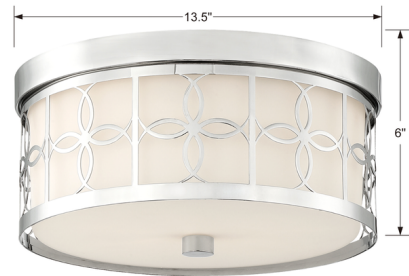

## Anniversary Flush Mount Drum Ceiling Light By Crystorama

### Description

The Anniversary Flush Mount Drum Ceiling Light offers a timeless design that will work with a variety of decors. Features White glass with a Polished Nickel or Vibrant Gold finish. UL listed.

Shown in vibrant gold / white glass

### Specifications

COLOR	White Glass
BODY FINISH	Vibrant Gold
WATTAGE	86W
DIMMER	Standard 120V
DIMENSIONS	13.5"W x 6"H
BULB NOT INCLUDED	2 x A19/Medium (E26)/43W/120V Incandescent
COUNTRY OF ORIGIN	China