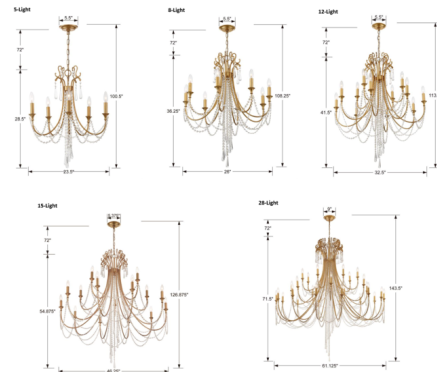

### Description

The Arcadia Chandelier will make a beautiful, glamorous and eye catching statement. Features hand-cut Clear Crystal jewels draped from the Antique Silver or Antique Gold finished frame. Available with five, eight, twelve, fifteen, or twenty-eight lights. UL, cUL, and CSA listed.

### Specifications

COLOR . . . . .	Hand-Cut Crystal
BODY FINISH . . . . .	Antique Silver
WATTAGE . . . . .	25W
DIMMER . . . . .	Standard 120V
DIMENSIONS . . . . .	23.5"W x 28.62"H
BULB NOT INCLUDED . . . . .	5 x B11/Candelabra (E12)/5W/120V LED
OTHER BULB OPTIONS . . . . .	5 x B10/Candelabra (E12)/120V LED
	5 x B10/Candelabra (E12)/60W/120V Incandescent
COUNTRY OF ORIGIN . . . . .	China

### Technical Information

PRODUCT DIMENSIONS . . . . .	Chain length: 72"
------------------------------	-------------------

CLICK TO VIEW PRODUCT

Notes: